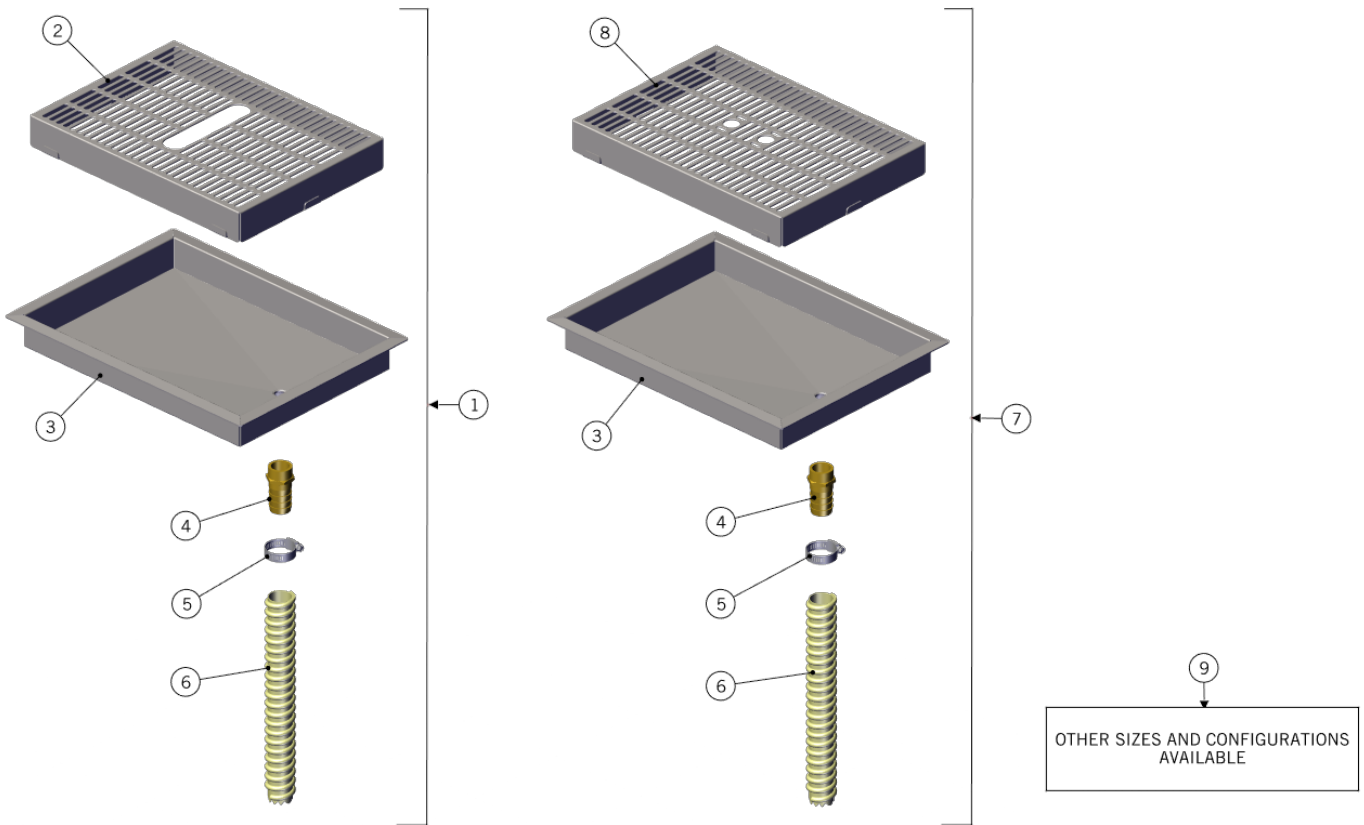

DRAIN TRAYS	1	1100	TRAY DRAIN MODBAR STEAM COMPLETE
	2	C.1.410	GRID DRAIN MODBAR STEAM
	3	C.1.398	TRAY DRAIN MODBAR
	4	L037/2PGR	HOSE FITTING G1/2 WR22 D20 Di16 BRASS
	5	L312	HOSE CLAMP
	6	L308	CLEAR ARMOURED DRAIN HOSE
	7	987	TRAY DRAIN MODBAR COMPLETE
	8	C.1.399	GRID DRAIN MODBAR
	9	C.1.276	TRAY DRAIN MB 20X18X3 RECESSED
		C.1.277	TRAY DRAIN MB 30X18X3 RECESSED W/ DISCH
C.1.368		TRAY DRAIN MB 30X18X3 RECESSED W/ DISCH	
C.1.371		TRAY DRAIN MB 20x18x3	
C.1.372		TRAY DRAIN MB 50X22X3 RECESSED W/DISCH.	
C.1.373		TRAY DRAIN MB 60X22X3 RECESSED W/DISCH.	
C.1.377		TRAY DRAIN MB 40X22X3 RECESSED W/RINSER	
C.1.378		TRAY DRAIN MB 60X22X3 RECESSED W/RINSER	
Item	Part number	Description