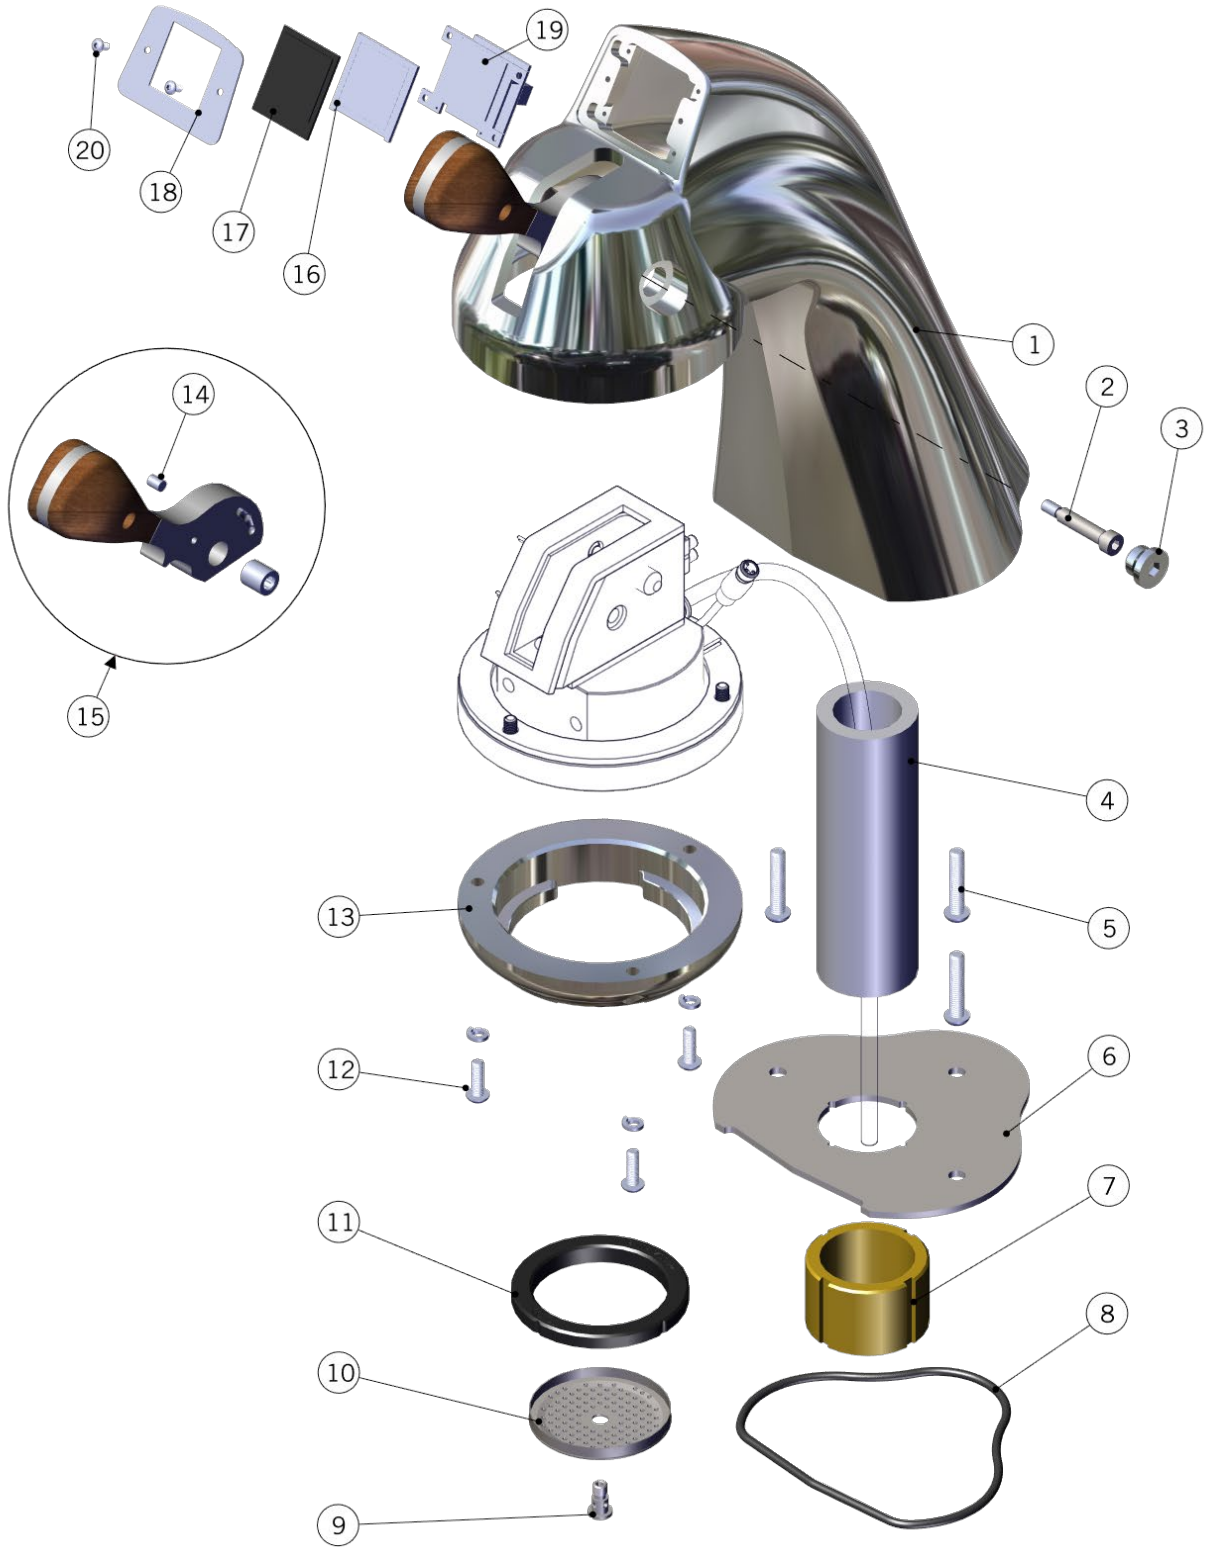

Item	Part number	Description
1	M-5001-01	ESPRESSO TAP CHROMED
2	M-6003-01	"316 Stainless Steel Shoulder Screw 1/4"
3	P-0010-02	CAP FOR SIDE TAP MODBAR EP
4	M-0074-01	THREADED TUBE
5	I.1.116	GRANO 6X80 CAVA ES. P/PIANA INOX UNI5923
6	F.3.094	MODBAR ESPRESSO WASHER TEMPLATE
7	M-5002-01	1.5 -12 MOUNTING NUT, 6061 ALUMINUM
8	M-0115-01	O-ring, Espresso Font, base seal, nitril
9	A.5.110	DIFFUSER SCREW M6 Ø10 S/S
10	F.3.040.01	COFFEE SHOWER SCREEN W/LOGO H6.5
11	H.3.004	GROUP GASKET
12	M-0173-01	M5X16
13	M-6000-02	MODBAR BAYONET RING
14	M-0193-01	MAGNET FOR REED SWITCH
15	982	TAP HANDLE MODBAR EP CE WALNUT
	983	TAP HANDLE MODBAR EP CE MAPLE
	A-6002-02	TAP HANDLE AS. S/S MODBAR EP ETL WALNUT
16	EA-0003-04	BREW HEAD CPU BOARD 2.0 WITH DISPLAY
17	M-5016-01	Display glass cover , Espresso Tap
18	M-0054-02	BREW HEAD SURROUND
19	EA-0004-04	BREW HEAD POWER BOARD 2.0HI TECH V1.3
20	I.1.129	SCREW M2,5X10 PHILLIPS S/S

ESPRESSO TAP SYSTEM	1	M-0173-01	M5X16
	2	M-6001-02	BREW HEAD
	3	M-5020-01	Gasket, Espresso Tap Brew Head Gasket
	4	M-5021-01	INSULATION 38X63,5X3 PTFE ESPRESSO TAP
	5	M-6002-02	BRACKET BREW ACTUATOR LEVER
	6	E-0139-R	REED SWITCH W/ CONNECTORS
	7	E-5008-01	thermostat CAMPINI without red pin
		L276	SAFETY THERMOSTAT 1P 130C 250V
	8	F.9.002	BRACKET SAFETY THERMOSTAT CAMPINI TY60
	9	M-0104-01	SCREW M3X4 PHILIPS HEAD
	10	M-0007-01	GRUB SCREW M6
	11	R-6000-01	SCREW M6X14
	12	M-0004-02	METRIC DELRIN LONG-NOSE SPRING
	13	M-0205-01	GASKET, BREW HEAD
	14	R-6001-01	SCREW M5X45 SOCKET CAP
	15	E-0115-01	TERMINAL BLOCK
	16	M-0009-01	SCREW M3X12 SOCKET CAP
	17	E-5023-01	CARTRIDGE HEATER W150 V240 6,35X51
	18	E.1.005	TEMPERATURE PROBE PT1000 100MM
	19	P-0110-01	Fitting, Fractional Tube with male unive
	20	E-0099-01	PTFE TUBE 1/8-1/4 – 2 MT
Item	Part number	Description	