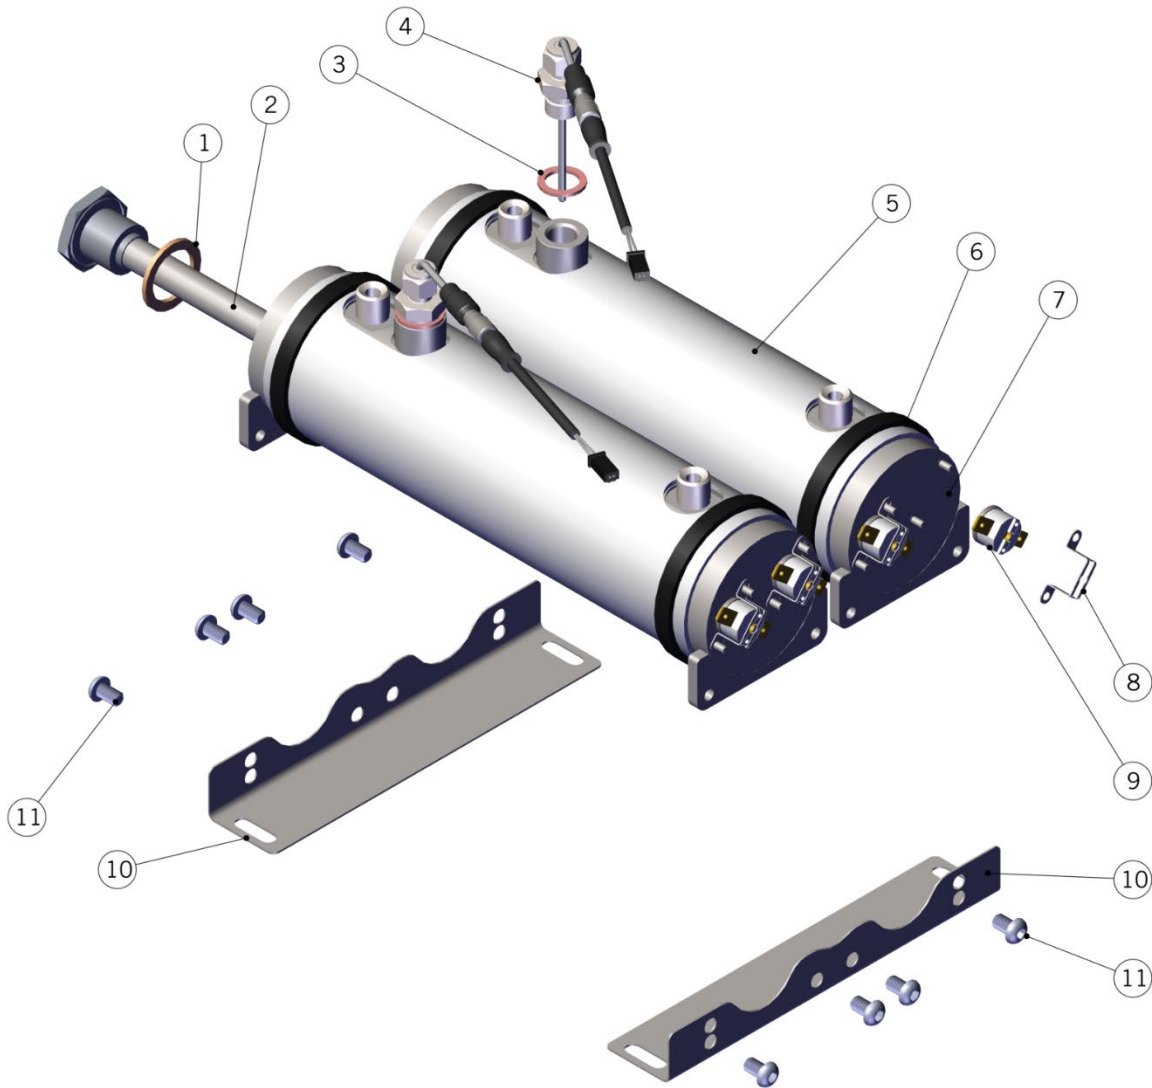

ESPRESSO MODULE SYSTEM	1	M-6005-01	GASKET, UNIFLON FOR CYLINDRICAL HEATING
	2	E-6000-01	HEAT.ELEMENT W1500 V240 CM16 CABLE 300MM
	3	L100/1A	WASHER 13,5X19X1,5 COPPER
	4	E.1.005	TEMPERATURE PROBE PT1000 100MM
	5	M-6004-01	INSULATION 230X205X3 BOILER EP POUR OVER
	6	A.5.016.01	PLASTIC FASTENER 750X7.5
	7	A-6001-01	BREW BOILER
	8	F.9.002	BRACKET SAFETY THERMOSTAT CAMPINI TY60
	9	E-5008-01	thermostat CAMPINI without red pin
		L276	SAFETY THERMOSTAT 1P 130C 250V
	10	M-5003-01	Bracket, Boiler Mounting, Universal
11	M-0031-01	SCREW M6X8	
Item	Part number	Description