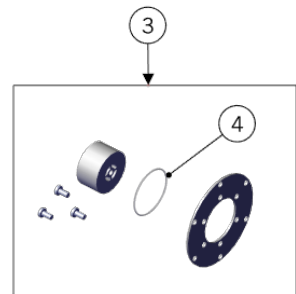

ESPRESSO MODULE SYSTEM	1	E.3.006.C	GEAR PUMP W/MOTOR 2AV W/CONNECTORS
	2	E.3.006.K.01	GEAR MECHANISM KIT FOR GEAR PUMP
	3	E.3.006.KIT.01	FLANGE AND CAP KIT FOR GEAR PUMP
	4	H.1.026	O-RING 1,78X25,12 SILICONE 70 SH
	5	VITE3X8	SCREW M3X8 PHILLIPS ROUND-PAN S/S A2
	6	E.3.006.R.01	GEAR PUMP WITHOUT MOTOR
	7	E.7.006	MGCS11S MOTORE KAGM42X30I 24V
	8	DADOINOXM3	NUT M3 H2 WR5,5 S/S A2
	9	M-5017-01	TRASDUTTOR BRACKET
	10	TL11/234	TUBE PRESSURE GAUGE - COFFEE B. 2-3-4GR
	11	P-6010-01	FITTING G1/8M-NPT1/4F WR22 H32 S/S
	12	E-0016-01	PRESSURE TRANSDUCER
	13	L053/1.01	NIPPLE R1/8M-R1/4M WR14 BRASS TR.
	14	L100/D	WASHER 10X14X1,5 COPPER
	15	M-0033-01	Bracket for fluidotech gear pump
	16	M-0034-01	PUMP DAMPING MOUNT
	Item	Part number	Description