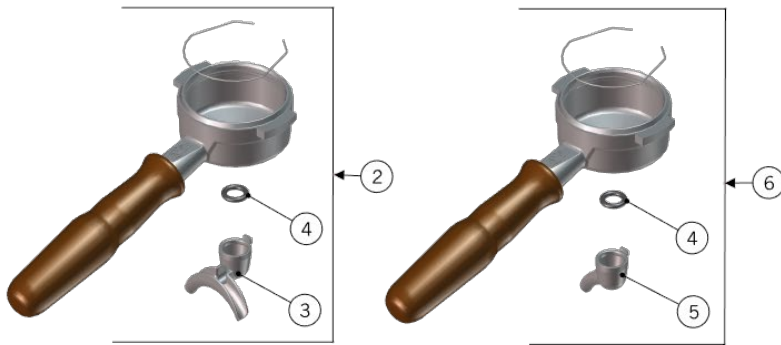

PORTAFILTERS

1	A.5.097	PORTAFILTER NAKED WALNUT MODBAR
	A.5.117	PORTAFILTER NAKED MAPLE MODBAR
2	A.5.096	PORTAFILTER D.SPOUT WALNUT MODBAR
	A.5.116	PORTAFILTER D.SPOUT MAPLE MODBAR
3	A.5.014.01	DOUBLE SPOUT S/S
4	H.1.017	O-RING 3,53X9,12 EPDM 70 SH
	H.1.017.02	O-RING 3,37X9,12 EPDM
5	A.5.013.01	SINGLE SPOUT S/S
6	A.5.130	PORTAFILTER S.SPOUT WALNUT MODBAR
	A.5.131	PORTAFILTER S.SPOUT MAPLE MODBAR
7	F.3.029.GR	FILTER 7 GR STANDARD
8	F.3.053	FILTER 7 GR STANDARD ITALY
9	F.3.134	FILTER 9 GR STANDARD
10	F.3.028.01	FILTER 14 GR STANDARD
11	F.3.027.01	FILTER 17 GR STANDARD
12	F.3.135	FILTER 19 GR STANDARD
13	F.3.026.01	FILTER 21 GR STANDARD
14	F.3.029.X	FILTER 7 GR X
15	F.3.054.X	FILTER 7 GR X ITALIA
16	F.3.028.X	FILTER 14 GR X
17	F.3.027.X	FILTER 17 GR X
18	F.3.026.X	FILTER 21 GR X
19	F.3.080	FILTER 14 GR RIDGELESS
20	F.3.079	FILTER 17 GR RIDGELESS
21	F.3.081	FILTER 21 GR RIDGELESS
Item	Part number	Description