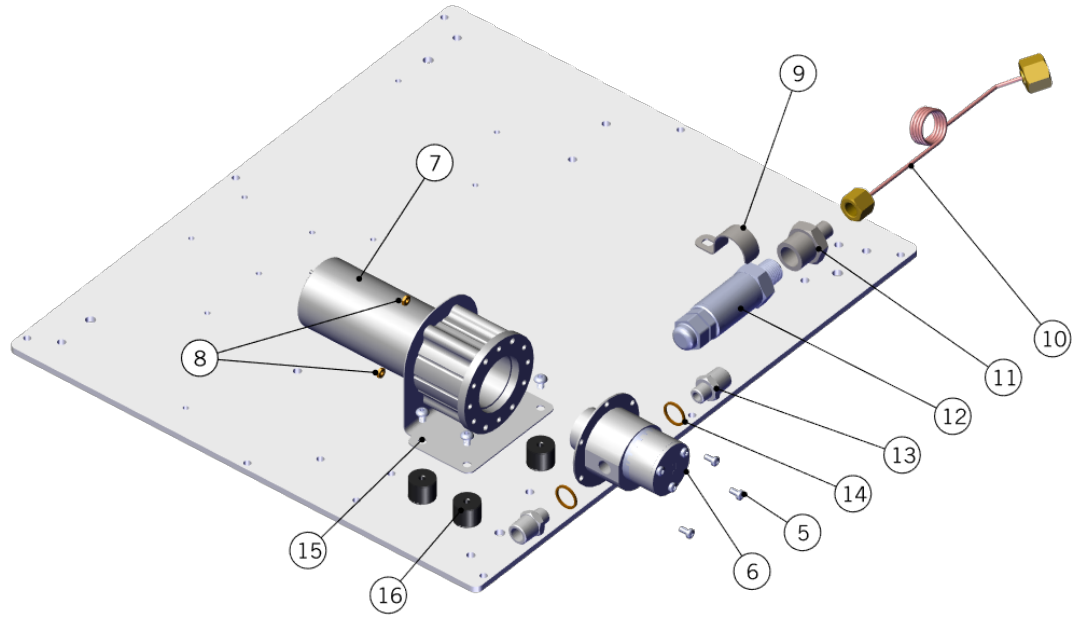

ESPRESSO MODULE SYSTEM	1	E.3.006.C	GEAR PUMP W/MOTOR 2AV W/CONNECTORS
	2	E.3.006.K.01	GEAR MECHANISM KIT FOR GEAR PUMP
	3	E.3.006.KIT.01	FLANGE AND CAP KIT FOR GEAR PUMP
	4	H.1.026	O-RING 1,78X25,12 SILICONE 70 SH
	5	VITE3X8	SCREW M3X8 PHILLIPS ROUND-PAN S/S A2
	6	E.3.006.R.01	GEAR PUMP WITHOUT MOTOR
	7	E.7.006	MGCS11S MOTORE KAGM42X30I 24V
	8	DADOINOXM3	NUT M3 H2 WR5,5 S/S A2
	9	M-5017-01	TRASDUTTOR BRACKET
	10	TL11/234	TUBE PRESSURE GAUGE - COFFEE B. 2-3-4GR
	11	P-6010-01	FITTING G1/8M-NPT1/4F WR22 H32 S/S
	12	E-0016-01	PRESSURE TRANSDUCER
	13	L053/1.01	NIPPLE R1/8M-R1/4M WR14 BRASS TR.
	14	L100/D	WASHER 10X14X1,5 COPPER
	15	M-0033-01	Bracket for fluidotech gear pump
	16	M-0034-01	PUMP DAMPING MOUNT
	Item	Part number	Description