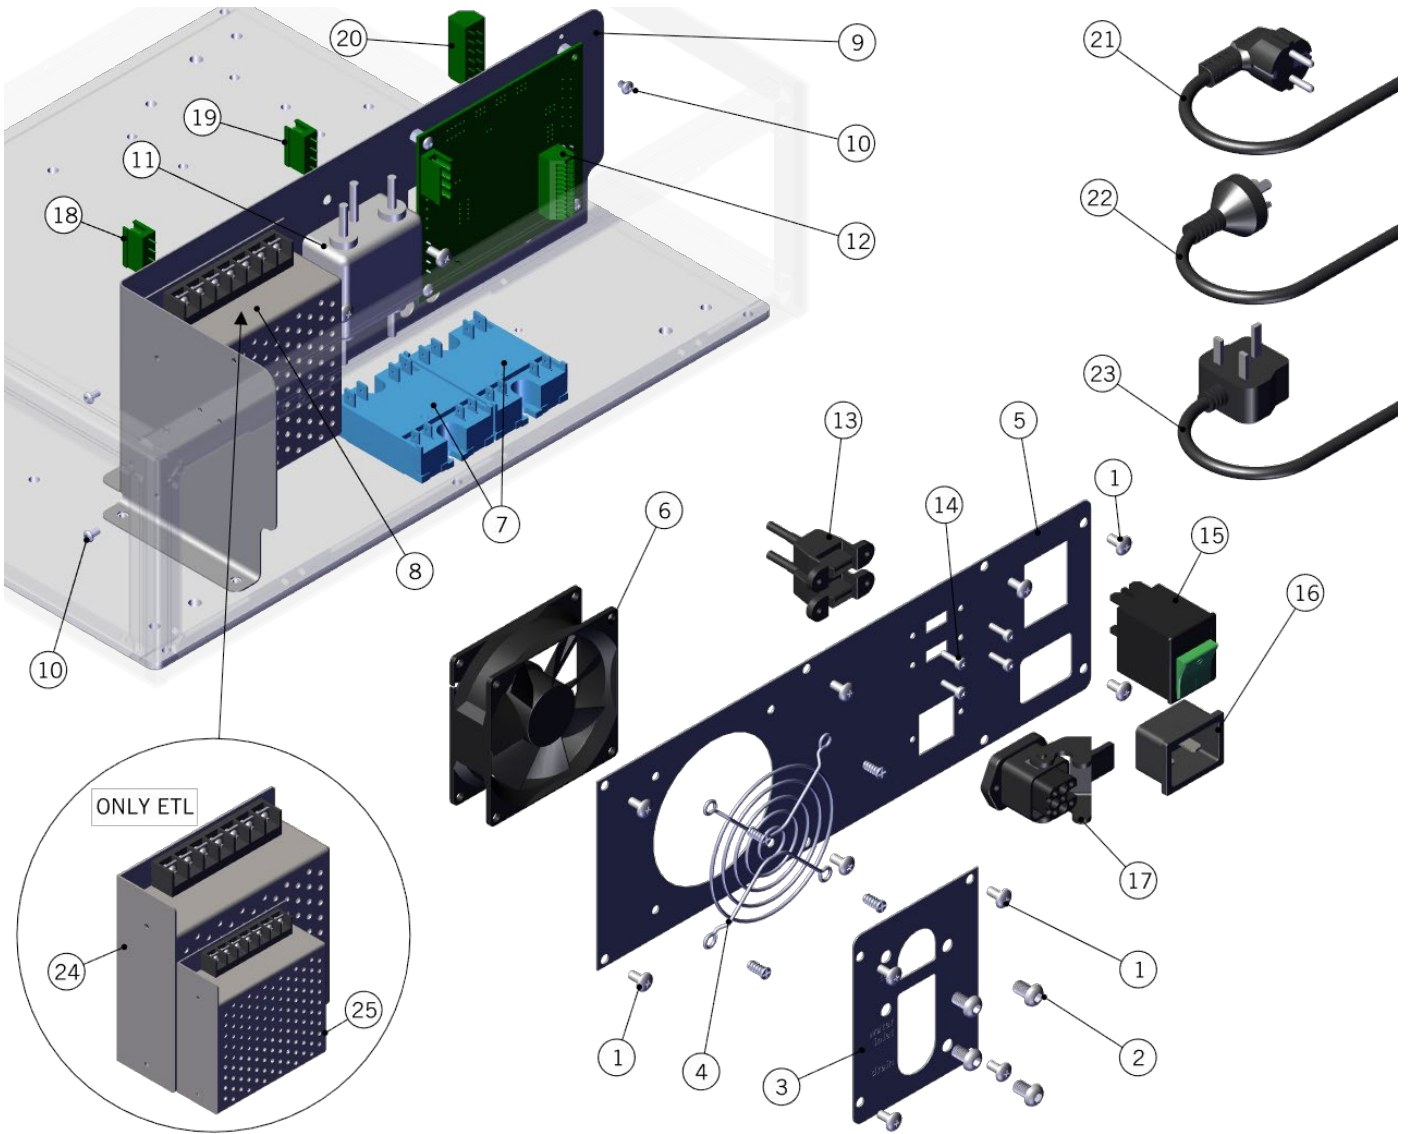

ESPRESSO MODULE SYSTEM

1	R-6002-01	S/S SCREW M4X8
2	M-0031-01	SCREW M6X8
3	M-5007-01	Panel, Brew, Water Inlet, with engraving
4	M-5019-01	"Steel Fan Guard for 3.15"" (80 mm) Fan"
5	M-6006-01	PANEL, BREW, ELECTRICAL INLET SQUARE
6	E-5010-01	Fan, 80x80x25mm, 12V, Effizio, Fluid bal
7	E-0126-01	DUAL SOLID STATE RELAY
8	E-5025-01	POWER SUPPLY, AC-DC, SWITCHING, 15W, 5V,
9	M-5005-02	PANEL ENCLOSURE ELECTRONICS MODBAR
10	M-0097-02	SCREW M3X4
11	E-0127-01	ELECTRICAL FILTER
12	EA-0006-04	MAIN CIRCUIT BOARD
13	E-0024-01	USB-A Panel mount connector, 6 cable
14	M-0100-01	SCREW M3X10 HEX HEAD
15	E-0128-01	MAIN POWER SWITCH
16	E-0108-01	POWER INLET ADAPTOR
17	E-5028-01	CONNECTOR, TAP
18	L334/12.01	12 STUD TERMINAL BLOCK
19	E.4.127	MORSETTO FEMMINA 12 PORTE
20	E.4.128	MORSETTO FEMMINA 4 PORTE
21	946	POWER SUPPLY CABLE MODBAR EUROPE
22	944	POWER SUPPLY CABLE MODBAR AUSTRALIA
23	943	POWER SUPPLY CABLE MODBAR UK / SWITZ.
24	E.2.056	STRADA EP 1GR POWER SUPPLY
25	E.2.093	POWER SUPPLY 115/230-5V
Item	Part number	Description