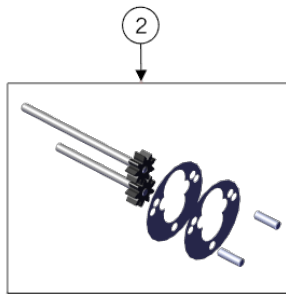

ESPRESSO MODULE SYSTEM	1	E.3.006.C	GEAR PUMP W/MOTOR 2AV W/CONNECTORS
	2	E.3.006.K.01	GEAR MECHANISM KIT FOR GEAR PUMP
	3	E.3.006.KIT.01	FLANGE AND CAP KIT FOR GEAR PUMP
	4	H.1.026	O-RING 1,78X25,12 SILICONE 70 SH
	5	VITE3X8	SCREW M3X8 PHILLIPS ROUND-PAN S/S A2
	6	E.3.006.R.01	GEAR PUMP WITHOUT MOTOR
	7	E.7.006	MGCS11S MOTORE KAGM42X30I 24V
	8	DADOINOXM3	NUT M3 H2 WR5,5 S/S A2
	9	M-5017-01	TRASDUTTOR BRACKET
	10	TL11/234	TUBE PRESSURE GAUGE - COFFEE B. 2-3-4GR
	11	P-6010-01	FITTING G1/8M-NPT1/4F WR22 H32 S/S
	12	E-0016-01	PRESSURE TRANSDUCER
	13	L053/1.01	NIPPLE R1/8M-R1/4M WR14 BRASS TR.
	14	L100/D	WASHER 10X14X1,5 COPPER
	15	M-0033-01	Bracket for fluidotech gear pump
	16	M-0034-01	PUMP DAMPING MOUNT
	Item	Part number	Description