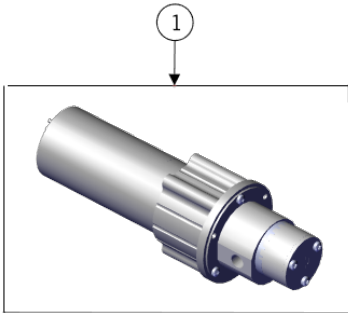

ESPRESSO MODULE SYSTEM	1	E.3.006.C	GEAR PUMP W/MOTOR 2AV W/CONNECTORS
	2	E.3.006.K.01	GEAR MECHANISM KIT FOR GEAR PUMP
	3	E.3.006.KIT.01	FLANGE AND CAP KIT FOR GEAR PUMP
	4	H.1.026	O-RING 1,78X25,12 SILICONE 70 SH
	5	VITE3X8	SCREW M3X8 PHILLIPS ROUND-PAN S/S A2
	6	E.3.006.R.01	GEAR PUMP WITHOUT MOTOR
	7	E.7.006	MGCS11S MOTORE KAGM42X30I 24V
	8	DADOINOXM3	NUT M3 H2 WR5,5 S/S A2
	9	M-5017-01	TRASDUTTOR BRACKET
	10	TL11/234	TUBE PRESSURE GAUGE - COFFEE B. 2-3-4GR
	11	P-6010-01	FITTING G1/8M-NPT1/4F WR22 H32 S/S
	12	E-0016-01	PRESSURE TRANSDUCER
	13	L053/1.01	NIPPLE R1/8M-R1/4M WR14 BRASS TR.
	14	L100/D	WASHER 10X14X1,5 COPPER
	15	M-0033-01	Bracket for fluidotech gear pump
	16	M-0034-01	PUMP DAMPING MOUNT
	Item	Part number	Description