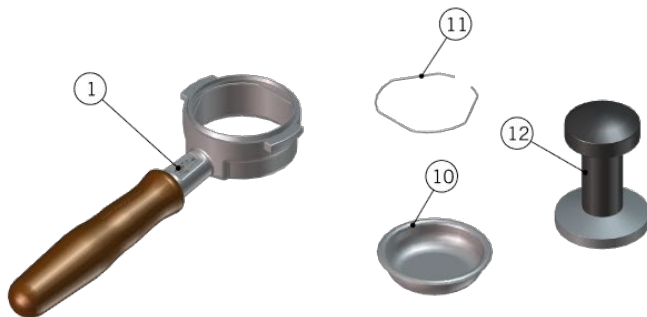

PORTAFILTERS

1	A.5.097	PORTAFILTER NAKED WALNUT MODBAR
	A.5.117	PORTAFILTER NAKED MAPLE MODBAR
2	A.5.096	PORTAFILTER D.SPOUT WALNUT MODBAR
	A.5.116	PORTAFILTER D.SPOUT MAPLE MODBAR
3	A.5.014.01	DOUBLE SPOUT S/S
4	H.1.017	O-RING 3,53X9,12 EPDM 70 SH
	H.1.017.02	O-RING 3,37X9,12 EPDM
5	A.5.013.01	SINGLE SPOUT S/S
6	A.5.130	PORTAFILTER S.SPOUT WALNUT MODBAR
	A.5.131	PORTAFILTER S.SPOUT MAPLE MODBAR
7	F.3.029.GR	FILTER 7 GR STANDARD
8	F.3.053	FILTER 7 GR STANDARD ITALY
9	F.3.134	FILTER 9 GR STANDARD
10	F.3.028.01	FILTER 14 GR STANDARD
11	F.3.027.01	FILTER 17 GR STANDARD
12	F.3.135	FILTER 19 GR STANDARD
13	F.3.026.01	FILTER 21 GR STANDARD
14	F.3.029.X	FILTER 7 GR X
15	F.3.054.X	FILTER 7 GR X ITALIA
16	F.3.028.X	FILTER 14 GR X
17	F.3.027.X	FILTER 17 GR X
18	F.3.026.X	FILTER 21 GR X
19	F.3.080	FILTER 14 GR RIDGELESS
20	F.3.079	FILTER 17 GR RIDGELESS
21	F.3.081	FILTER 21 GR RIDGELESS
Item	Part number	Description