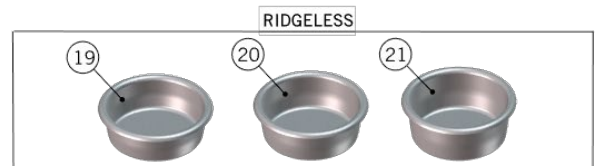

PORTAFILTERS

1	A.5.097	PORTAFILTER NAKED WALNUT MODBAR
	A.5.117	PORTAFILTER NAKED MAPLE MODBAR
2	A.5.096	PORTAFILTER D.SPOUT WALNUT MODBAR
	A.5.116	PORTAFILTER D.SPOUT MAPLE MODBAR
3	A.5.014.01	DOUBLE SPOUT S/S
4	H.1.017	O-RING 3,53X9,12 EPDM 70 SH
	H.1.017.02	O-RING 3,37X9,12 EPDM
5	A.5.013.01	SINGLE SPOUT S/S
6	A.5.130	PORTAFILTER S.SPOUT WALNUT MODBAR
	A.5.131	PORTAFILTER S.SPOUT MAPLE MODBAR
7	F.3.029.GR	FILTER 7 GR STANDARD
8	F.3.053	FILTER 7 GR STANDARD ITALY
9	F.3.134	FILTER 9 GR STANDARD
10	F.3.028.01	FILTER 14 GR STANDARD
11	F.3.027.01	FILTER 17 GR STANDARD
12	F.3.135	FILTER 19 GR STANDARD
13	F.3.026.01	FILTER 21 GR STANDARD
14	F.3.029.X	FILTER 7 GR X
15	F.3.054.X	FILTER 7 GR X ITALIA
16	F.3.028.X	FILTER 14 GR X
17	F.3.027.X	FILTER 17 GR X
18	F.3.026.X	FILTER 21 GR X
19	F.3.080	FILTER 14 GR RIDGELESS
20	F.3.079	FILTER 17 GR RIDGELESS
21	F.3.081	FILTER 21 GR RIDGELESS
Item	Part number	Description