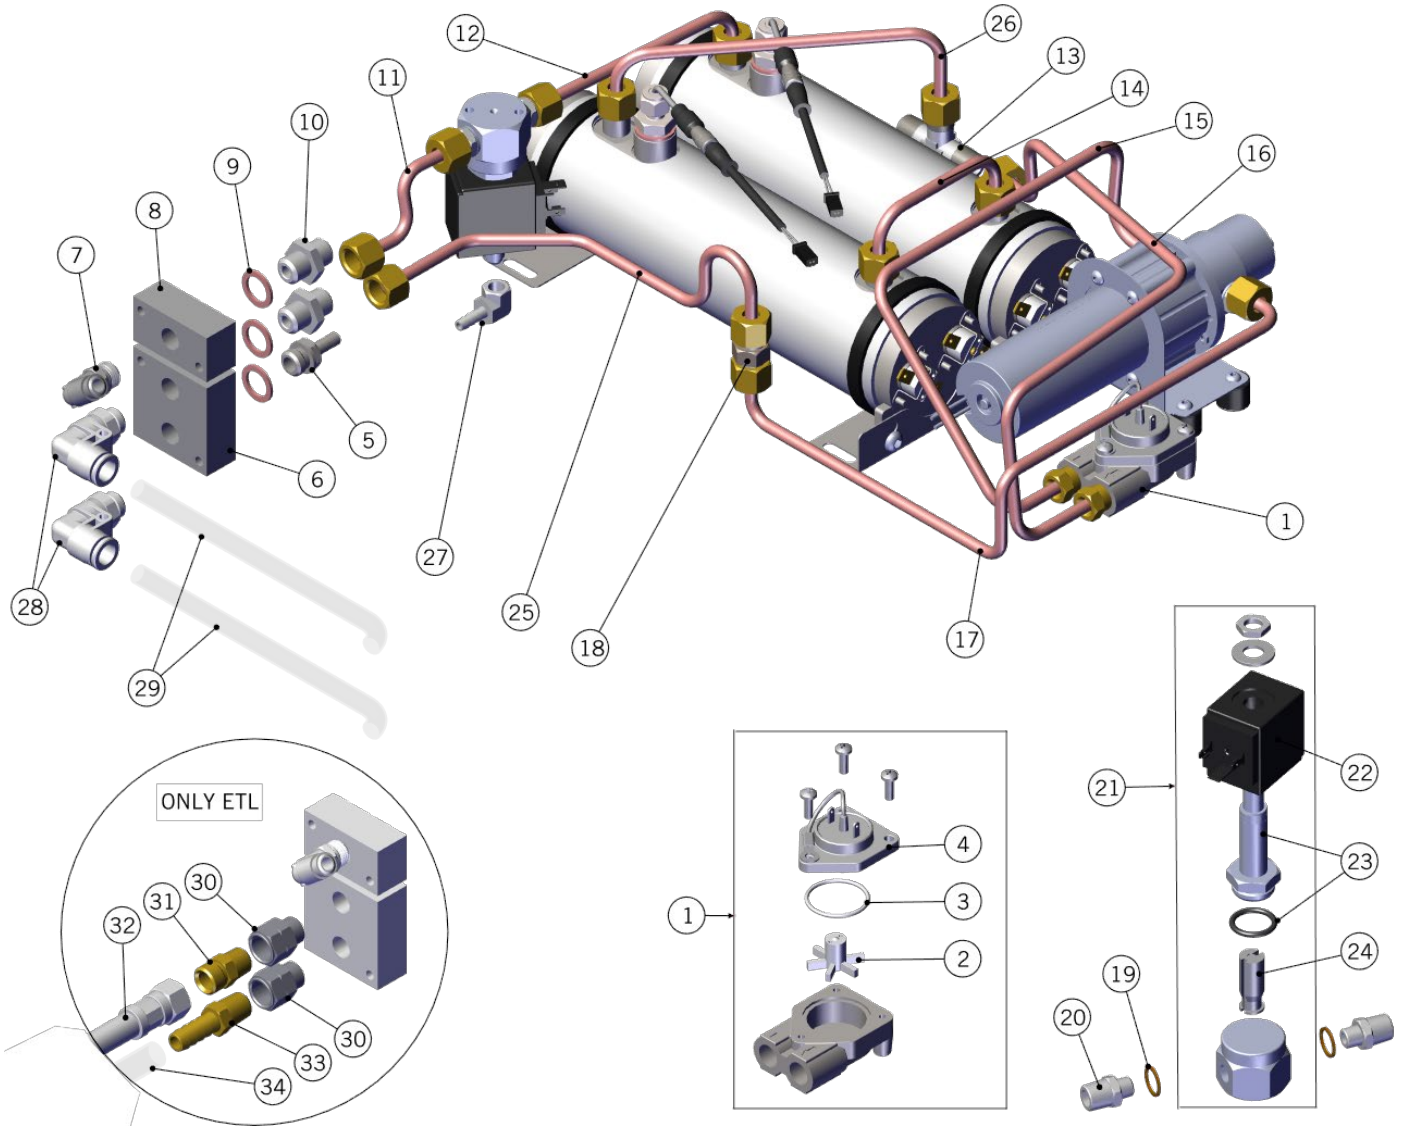

ESPRESSO MODULE SYSTEM

1	LAD070.01	FLOW METER
2	LAD070/V	FLOW METER IMPELLER
3	LAD070/S1	FLOW METER O-RING
4	LAD070/S.01	FLOW METER FIELD SENSOR
5	P-0015-01	"Fitting, 1/4"" stem x 1/4 UNI, push con
6	P-5001-01	"Manifold, water inlet,5/8"" thickness -
7	P-0111-01	Fitting, Fractional Tube Elbow with male
8	P-5002-01	"Manifold, water inlet,5/8"" thickness -
9	L100/1A	WASHER 13,5X19X1,5 COPPER
10	L037/3.01	NIPPLE G1/4M-G1/4M WR19 H25.5 BRASS TR.
11	P-6007-01	TUBE SOLENOID VALVE - MANIFOLD
12	P-0024-01	Tube caldaia outlet - elettrovalvola
13	A.2.002.01	TEE FITTING R1/4M WR13 BRASS TREATED
14	P-0023-01	Tube collegamento inlet boiler con outle
15	P-6004-01	TUBE, PUMP TO FLOW METER
16	P-6005-01	TUBE, FLOW METER TO TEE FITTING
17	P-6003-01	TUBE PUMP - CHECK VALVE MODBAR
18	B.2.027	CHECK VALVE H27,5
19	L100/D	WASHER 10X14X1,5 COPPER
20	L053/1.01	NIPPLE R1/8M-R1/4M WR14 BRASS TR.
21	P-0127-01	24V DC SOLENOID ASSEMBLY COMPLETE
22	B.2.026	COIL SOLENOID VALVE 24
23	A.5.077	CANOTTO 316L C/O-RING PER EV MODBAR
24	L100/H	3-WAY SOLENOID VALVE VITON PLUNGER
25	P-6002-01	TUBE WATER INLET MODBAR - CHECK VALVE
26	P-6006-01	TUBE BOILER-TRANSDUCER "T" FITTING
27	P-6028-01	ELBOW FITTING G 1/8 M - G 1/8 F
28	A.7.012	FITTING PUSH-IN 90° PVDF G1/4M – 10
29	T.3.008	FEP TUBE 10/8 mm
30	P-0104-01	FITTING G1/4M-NPT1/4F WR17 H23 BRASS TR.
31	A.1.009	NIPPLE NPT 1/4M- 9/16-24UNEF WR14 H26
32	T.5.003	BRAIDED HOSE 3/8 COMPR. WR17 210CM NSF
33	A.1.011	HOSE FITTING NPT 1/4 WR14 D10,4 BRASS
34	T.6.001.01	DRAIN TUBE PVC
Item	Part number	Description