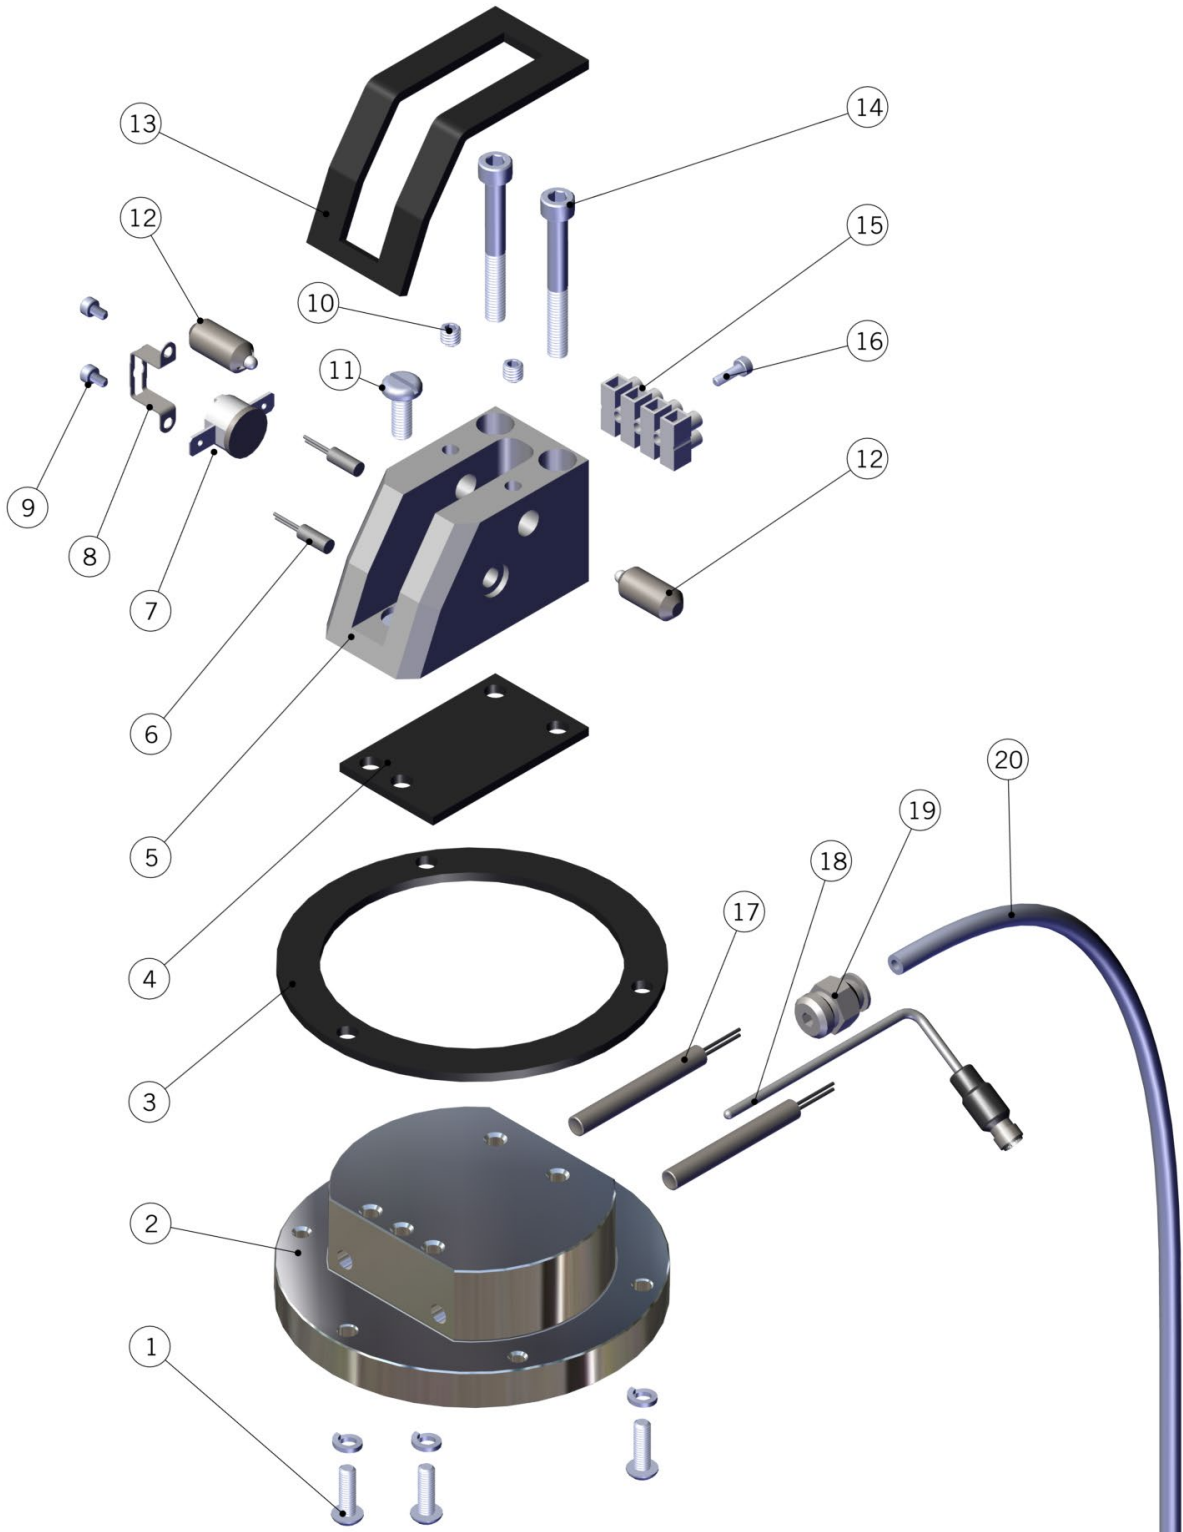

Item	Part number	Description
1	M-5001-01	ESPRESSO TAP CHROMED
2	M-6003-01	"316 Stainless Steel Shoulder Screw 1/4"
3	P-0010-02	CAP FOR SIDE TAP MODBAR EP
4	M-0074-01	THREADED TUBE
5	I.1.116	GRANO 6X80 CAVA ES. P/PIANA INOX UNI5923
6	F.3.094	MODBAR ESPRESSO WASHER TEMPLATE
7	M-5002-01	1.5 -12 MOUNTING NUT, 6061 ALUMINUM
8	M-0115-01	O-ring, Espresso Font, base seal, nitril
9	A.5.110	DIFFUSER SCREW M6 Ø10 S/S
10	F.3.040.01	COFFEE SHOWER SCREEN W/LOGO H6.5
11	H.3.004	GROUP GASKET
12	M-0173-01	M5X16
13	M-6000-02	MODBAR BAYONET RING
14	M-0193-01	MAGNET FOR REED SWITCH
15	982	TAP HANDLE MODBAR EP CE WALNUT
	983	TAP HANDLE MODBAR EP CE MAPLE
	A-6002-02	TAP HANDLE AS. S/S MODBAR EP ETL WALNUT
16	EA-0003-04	BREW HEAD CPU BOARD 2.0 WITH DISPLAY
17	M-5016-01	Display glass cover , Espresso Tap
18	M-0054-02	BREW HEAD SURROUND
19	EA-0004-04	BREW HEAD POWER BOARD 2.0HI TECH V1.3
20	I.1.129	SCREW M2,5X10 PHILLIPS S/S

ESPRESSO TAP SYSTEM	1	M-0173-01	M5X16
	2	M-6001-02	BREW HEAD
	3	M-5020-01	Gasket, Espresso Tap Brew Head Gasket
	4	M-5021-01	INSULATION 38X63,5X3 PTFE ESPRESSO TAP
	5	M-6002-02	BRACKET BREW ACTUATOR LEVER
	6	E-0139-R	REED SWITCH W/ CONNECTORS
	7	E-5008-01	thermostat CAMPINI without red pin
		L276	SAFETY THERMOSTAT 1P 130C 250V
	8	F.9.002	BRACKET SAFETY THERMOSTAT CAMPINI TY60
	9	M-0104-01	SCREW M3X4 PHILIPS HEAD
	10	M-0007-01	GRUB SCREW M6
	11	R-6000-01	SCREW M6X14
	12	M-0004-02	METRIC DELRIN LONG-NOSE SPRING
	13	M-0205-01	GASKET, BREW HEAD
	14	R-6001-01	SCREW M5X45 SOCKET CAP
	15	E-0115-01	TERMINAL BLOCK
	16	M-0009-01	SCREW M3X12 SOCKET CAP
	17	E-5023-01	CARTRIDGE HEATER W150 V240 6,35X51
	18	E.1.005	TEMPERATURE PROBE PT1000 100MM
	19	P-0110-01	Fitting, Fractional Tube with male unive
	20	E-0099-01	PTFE TUBE 1/8-1/4 – 2 MT
Item	Part number	Description	