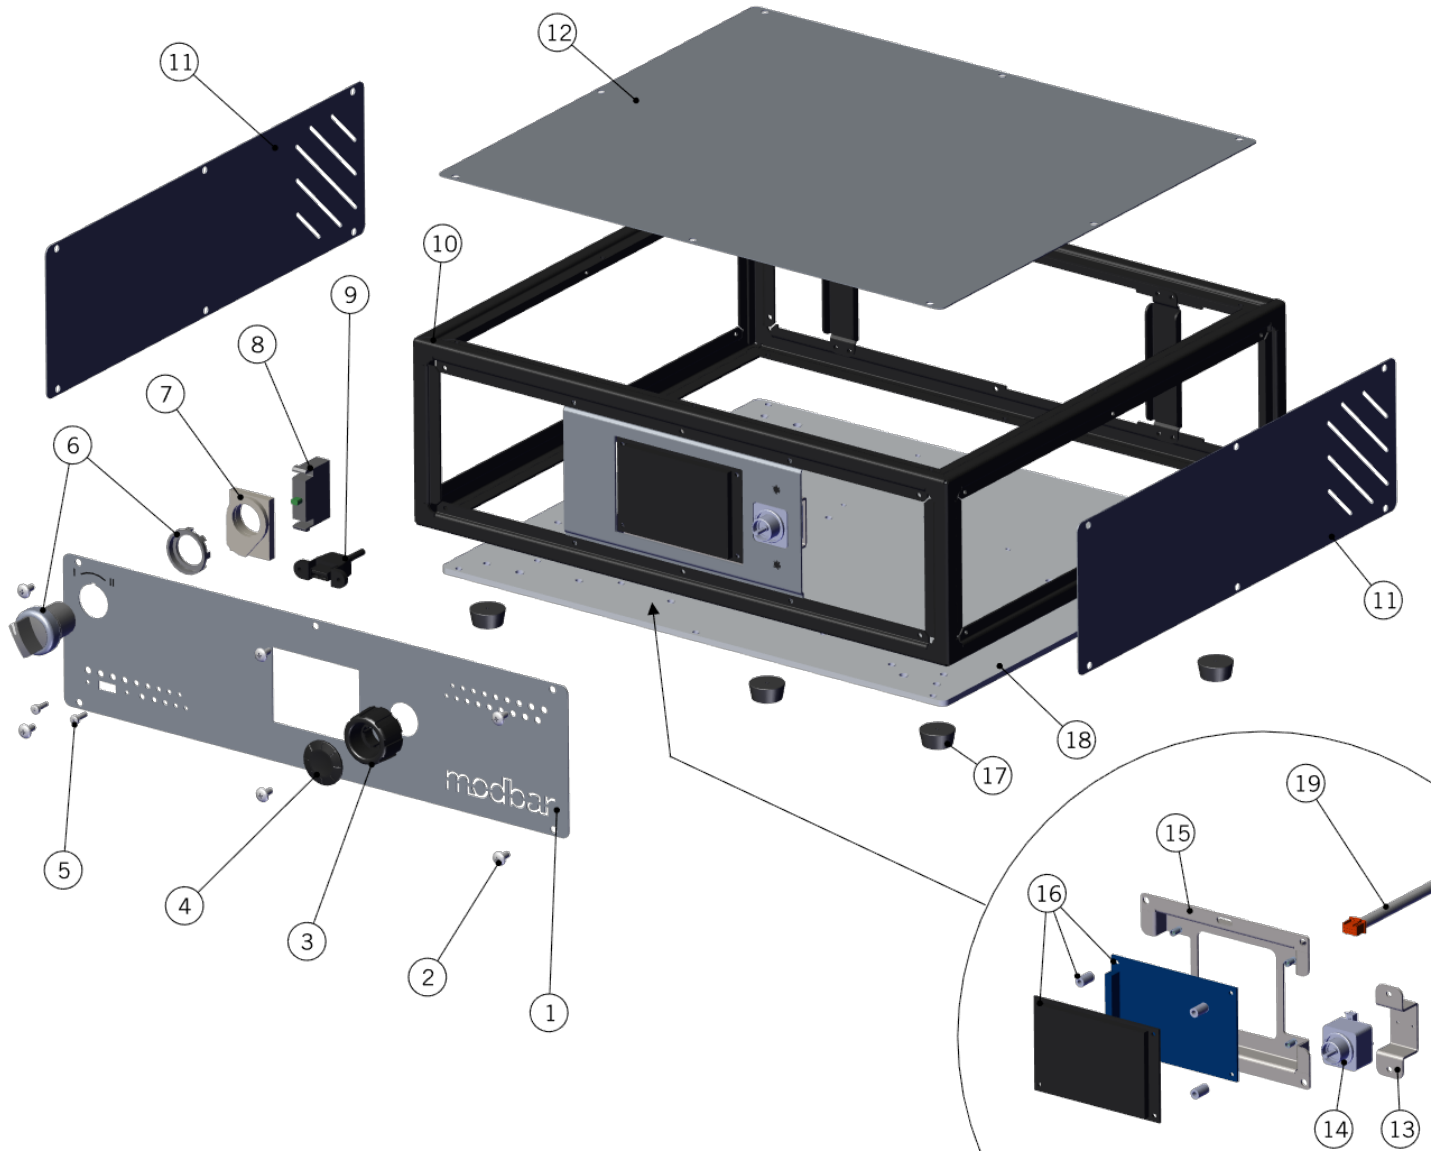

Item	Part number	Description
1	M-5001-01	ESPRESSO TAP CHROMED
2	M-6003-01	"316 Stainless Steel Shoulder Screw 1/4"
3	P-0010-02	CAP FOR SIDE TAP MODBAR EP
4	M-0074-01	THREADED TUBE
5	I.1.116	GRANO 6X80 CAVA ES. P/PIANA INOX UNI5923
6	F.3.094	MODBAR ESPRESSO WASHER TEMPLATE
7	M-5002-01	1.5 -12 MOUNTING NUT, 6061 ALUMINUM
8	M-0115-01	O-ring, Espresso Font, base seal, nitril
9	A.5.110	DIFFUSER SCREW M6 Ø10 S/S
10	F.3.040.01	COFFEE SHOWER SCREEN W/LOGO H6.5
11	H.3.004	GROUP GASKET
12	M-0173-01	M5X16
13	M-6000-02	MODBAR BAYONET RING
14	M-0193-01	MAGNET FOR REED SWITCH
15	982	TAP HANDLE MODBAR EP CE WALNUT
	983	TAP HANDLE MODBAR EP CE MAPLE
	A-6002-02	TAP HANDLE AS. S/S MODBAR EP ETL WALNUT
16	EA-0003-04	BREW HEAD CPU BOARD 2.0 WITH DISPLAY
17	M-5016-01	Display glass cover , Espresso Tap
18	M-0054-02	BREW HEAD SURROUND
19	EA-0004-04	BREW HEAD POWER BOARD 2.0HI TECH V1.3
20	I.1.129	SCREW M2,5X10 PHILLIPS S/S

ESPRESSO TAP SYSTEM	1	M-0173-01	M5X16
	2	M-6001-02	BREW HEAD
	3	M-5020-01	Gasket, Espresso Tap Brew Head Gasket
	4	M-5021-01	INSULATION 38X63,5X3 PTFE ESPRESSO TAP
	5	M-6002-02	BRACKET BREW ACTUATOR LEVER
	6	E-0139-R	REED SWITCH W/ CONNECTORS
	7	E-5008-01	thermostat CAMPINI without red pin
		L276	SAFETY THERMOSTAT 1P 130C 250V
	8	F.9.002	BRACKET SAFETY THERMOSTAT CAMPINI TY60
	9	M-0104-01	SCREW M3X4 PHILIPS HEAD
	10	M-0007-01	GRUB SCREW M6
	11	R-6000-01	SCREW M6X14
	12	M-0004-02	METRIC DELRIN LONG-NOSE SPRING
	13	M-0205-01	GASKET, BREW HEAD
	14	R-6001-01	SCREW M5X45 SOCKET CAP
	15	E-0115-01	TERMINAL BLOCK
	16	M-0009-01	SCREW M3X12 SOCKET CAP
	17	E-5023-01	CARTRIDGE HEATER W150 V240 6,35X51
	18	E.1.005	TEMPERATURE PROBE PT1000 100MM
	19	P-0110-01	Fitting, Fractional Tube with male unive
	20	E-0099-01	PTFE TUBE 1/8-1/4 – 2 MT
Item	Part number	Description	