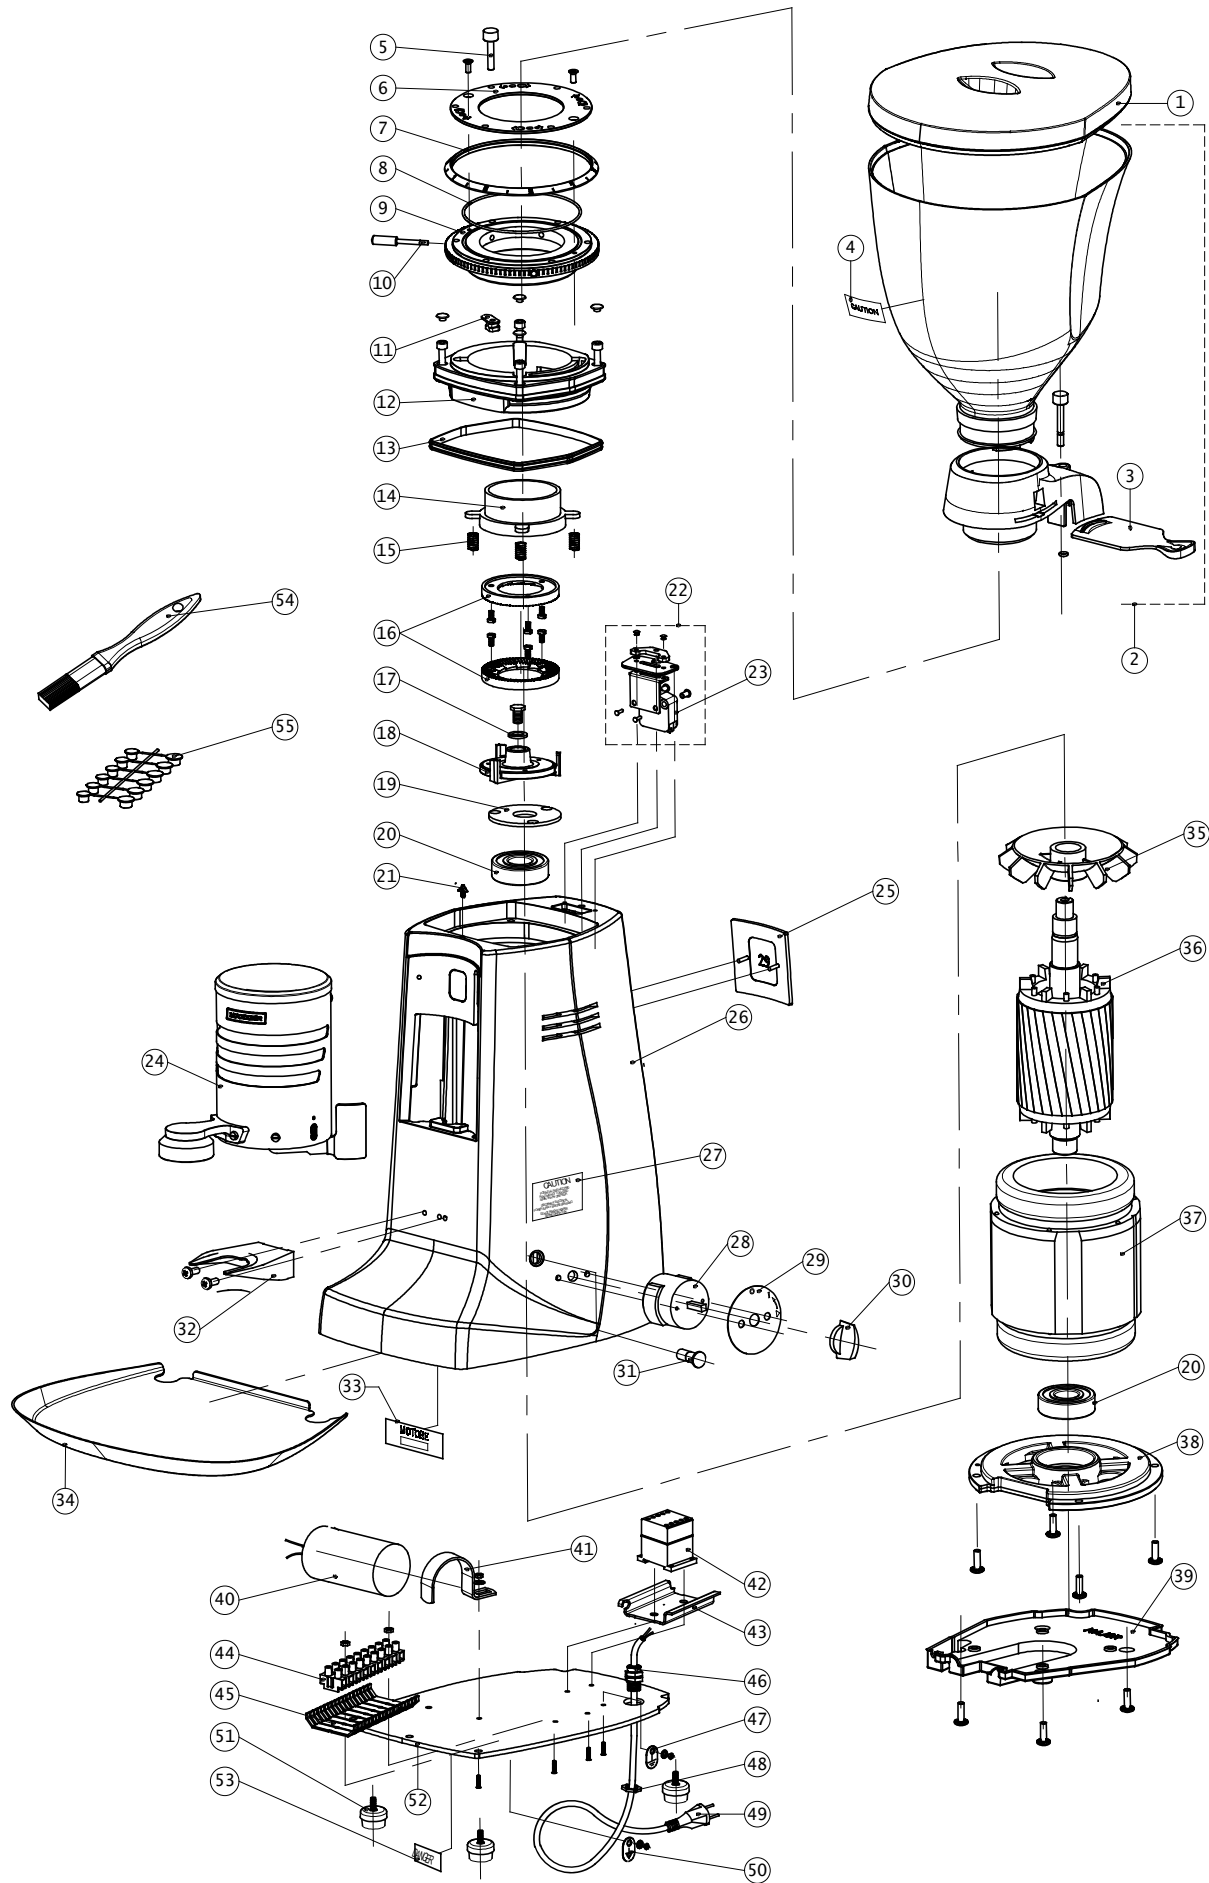

#	Part Num.	Description
1	M28053001	Mazzer Hopper Lid, Robur 'S', Major V
2	M28351005	Mazzer Hopper, Robur S, Major V (no lid)
3	M28326011	Mazzer Kony S, Robur S, Major V, ZM Collar Locking Slide
4	NA	Non-Stocked, Contact for Availability*
5	M28360021	Mazzer Locking Pin for Robur S, Major V Grind Adjustment Disk
6	M28682	Mazzer Closing Plate for Robur S, Major V Grinding Adjust Disk
7	M28681	Mazzer Graded Ring for Robur S, Major V Grind Adjustment Disk
8	M28680001	Mazzer O-Ring 2375 NBR70
9	M28158001	Mazzer Robur S, Major V Grind Adjustment Disk
10	M28360012	Mazzer Grinding Adjustment Disk Handle
11	M28360019	Mazzer Lock Nut for Grinding Adjustment Disk
12	M28360031/MV	Mazzer Major V Holder for Grinding Adjustment Disk
13	M28684	Mazzer Adjustment Disk Holder Gasket (Major V)
14	NA	Non-Stocked, Contact for Availability*
15	M28233	Mazzer Grinding Adjustment Spring
16A	M28215	Mazzer 151-A Burrs, Major
16B	M28216	Mazzer 151-B Burrs Major Trifase, ZM
17	M28253/WL	Mazzer Large Machined Washer, Lower Burr Holder (Major, Major V)
18	M28253/M	Mazzer Major, Major V Lower Burr Holder
19	NA	Non-Stocked, Contact for Availability*
20	M28063	Mazzer Bearing, 6204
21	M28360022	Mazzer Grinding Adjustment Index (Kony S, Major V)
22	M28245	Mazzer Automatic Robur S Wired Safety Switch
23	M28241	Mazzer Hopper Safety Switch, Wired
24	M28102	Doser for Robur S, Major V, Kony S
25	NA	Non-Stocked, Contact for Availability*
26	NA	Non-Stocked, Contact for Availability*
27	NA	Non-Stocked, Contact for Availability*
28A	M28161	Mazzer Two Pole Rotative Switch, On/Off
28B	M28166	Mazzer Two Pole Rotative Switch+ Aux On/Off/Start
29	NA	Non-Stocked, Contact for Availability*
30	M28166/K	Mazzer Knob for M28161 & M28166 Switches
31	M28258006/RS	Mazzer Pilot LED Light, 110v, Red
32	M28122	Mazzer Fork (Standard Doser)
33	NA	Non-Stocked, Contact for Availability*