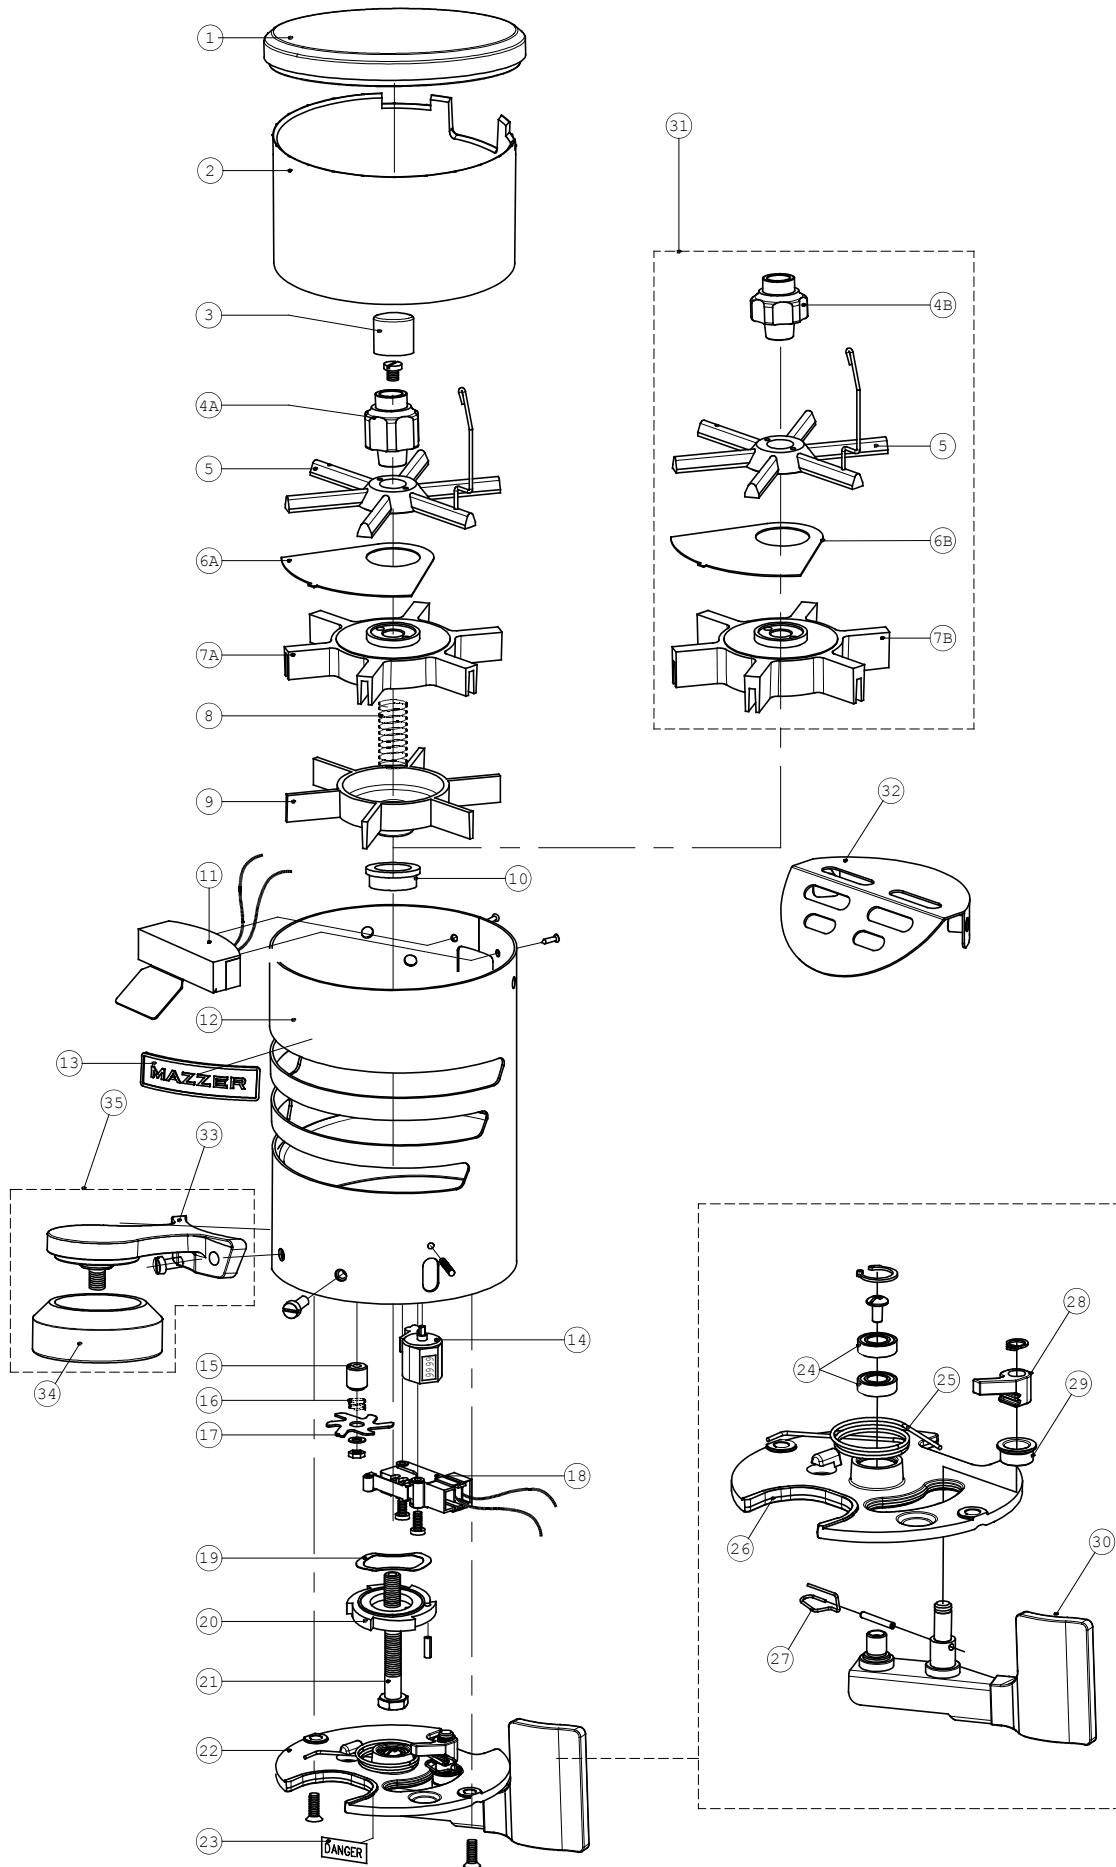

#	Part Num.	Description
1	M28053003	Mazzer Hopper Lid, Major V, Robur S Doser
2	NA	Non-Stocked, Contact for Availability*
3	NA	Non-Stocked, Contact for Availability*
4A	NA	Non-Stocked, Contact for Availability*
4B	NA	Non-Stocked, Contact for Availability*
5	M28300	Mazzer Upper Dosing Star, Super Jolly, Kony
6A	M28323	Mazzer Coffee Outlet Cover Plate
6B	NA	Non-Stocked, Contact for Availability*
7A	M28301	Mazzer Female Dosing Star
7B	NA	Non-Stocked, Contact for Availability*
8	M28218	Mazzer Dosing System Pressing Spring
9	M28302	Mazzer Male Dosing Star
10	NA	Non-Stocked, Contact for Availability*
11	NA	Non-Stocked, Contact for Availability*
12	NA	Non-Stocked, Contact for Availability*
13	NA	Non-Stocked, Contact for Availability*
14	NA	Non-Stocked, Contact for Availability*
15	NA	Non-Stocked, Contact for Availability*
16	NA	Non-Stocked, Contact for Availability*
17	NA	Non-Stocked, Contact for Availability*
18	NA	Non-Stocked, Contact for Availability*
19	NA	Non-Stocked, Contact for Availability*
20	NA	Non-Stocked, Contact for Availability*
21	M28394	Mazzer Doser Adjustment Screw M8X70
22	M28126	Mazzer Doser Bottom Plate Complete
23	NA	Non-Stocked, Contact for Availability*
24	NA	Non-Stocked, Contact for Availability*
25	M28220	Mazzer Doser Lever Return Spring
26	NA	Non-Stocked, Contact for Availability*
27	M28231	Mazzer Nose Spring
28	M28249000	Mazzer Nose/Accaido SS 304
29	NA	Non-Stocked, Contact for Availability*
30	NA	Non-Stocked, Contact for Availability*
31	NA	Non-Stocked, Contact for Availability*
32	M28250	Mazzer Coffee Outlet Guard (w/screws)
33	NA	Non-Stocked, Contact for Availability*
34	NA	Non-Stocked, Contact for Availability*

*Email parts.usa@lamarzocco.com for availability, lead-time and pricing.