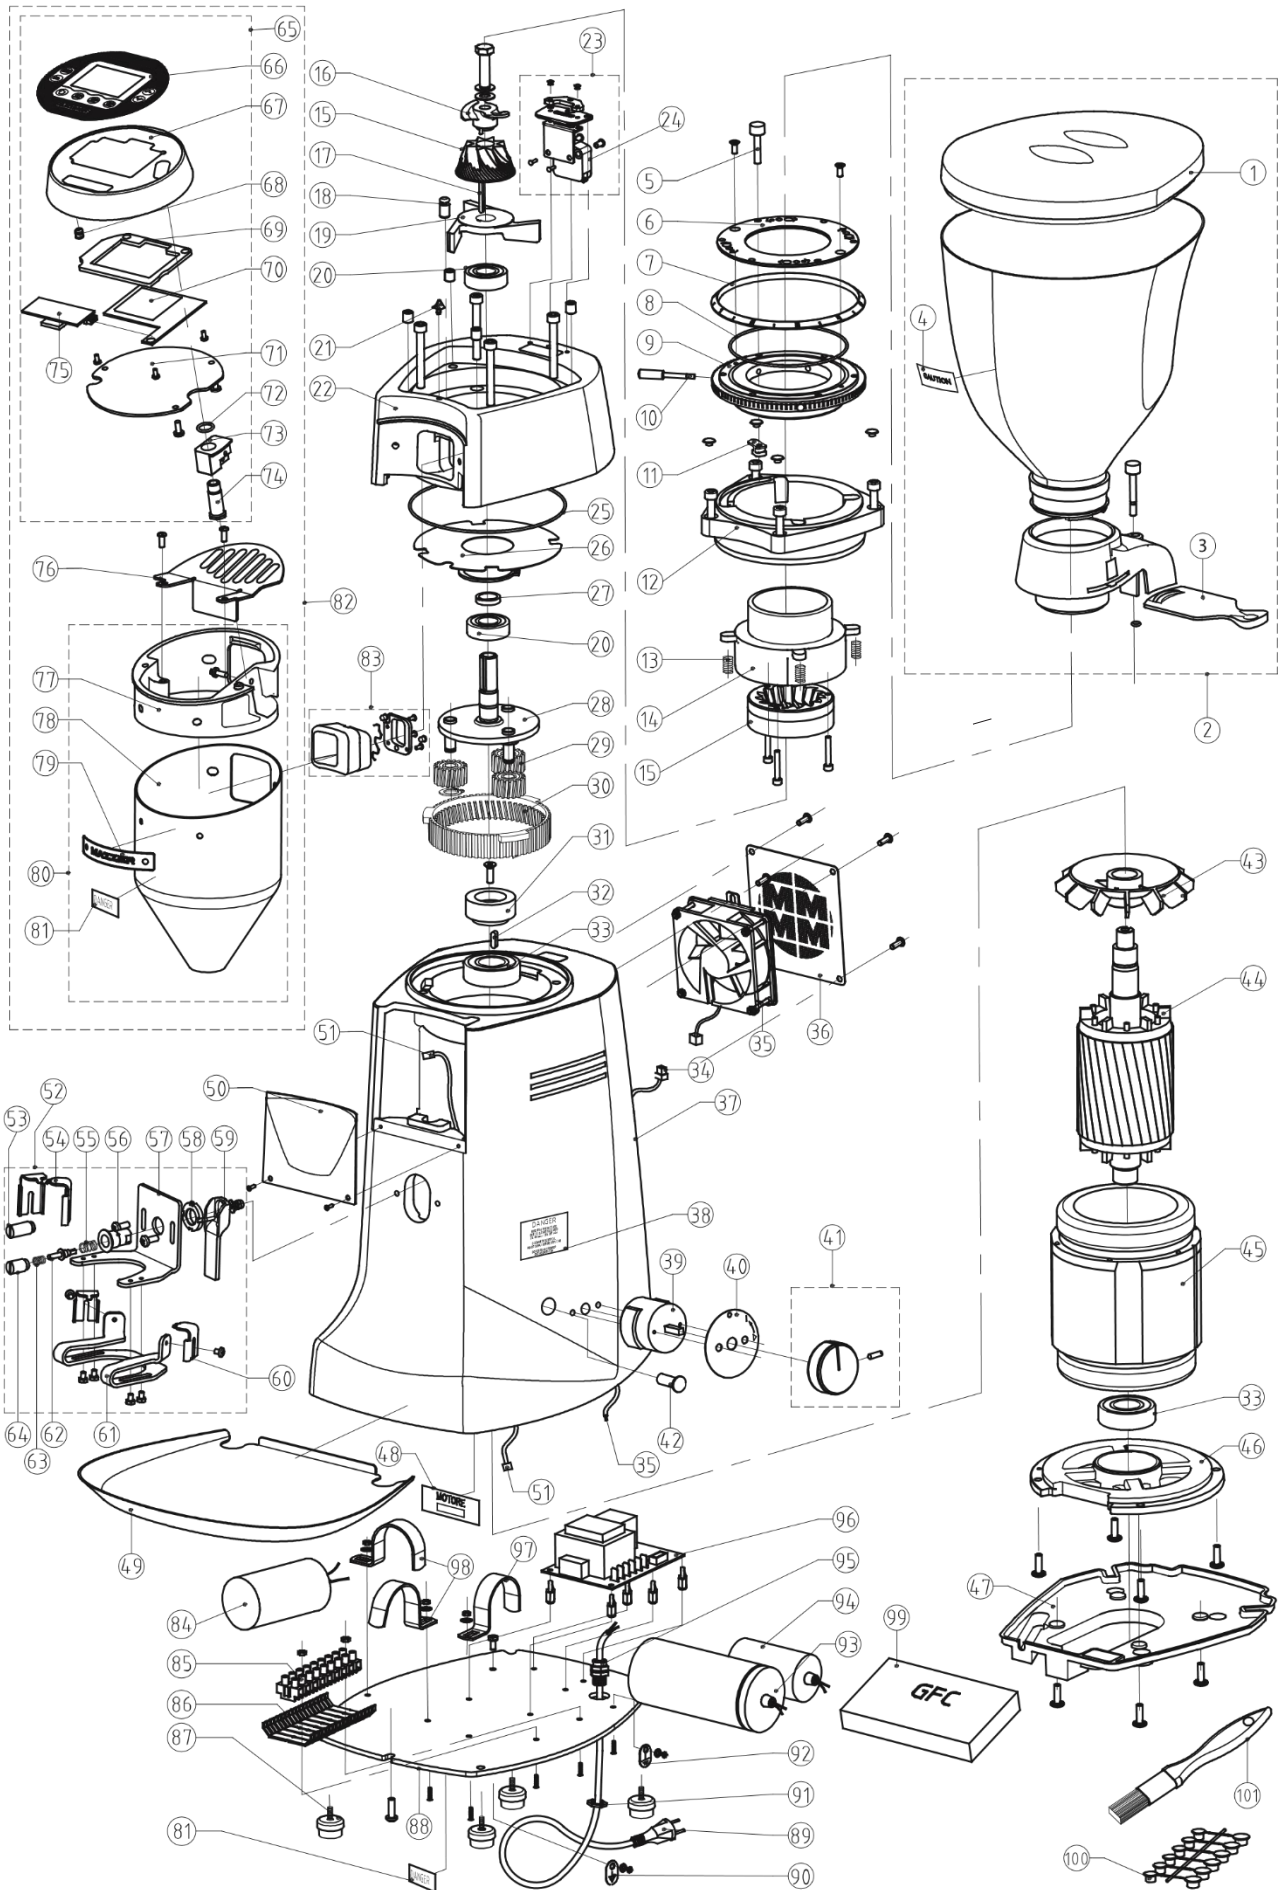

For questions about parts, or to place an order over the phone, contact La Marzocco Solutions at 1-206-706-9104 ext 101. Orders can be emailed to parts.usa@lamarzocco.com

LM USA generated part numbers (M*****) and Mazzer factory numbers (S*****/**Q) are used in this catalog.

Desc. No.	Part Number	Description
1	M28053001	Hopper Lid, Robur 'S', Major V
2	M28351005	Hopper, Robur S, Major V (no lid)
3	M28326011	Robur S, Major V, ZM Collar Locking Slide
4	Not Available	
5	M28360021	Locking Pin for Robur S Grind Adjustment Disk
6	M28682	Closing Plate for Robur S Grinding Adjust Disk
7	M28681	Graded Ring for Robur S Grind Adjustment Disk
8	M28680001	O-Ring 2375 NBR70
9	M28158001	Robur S, Major V Grind Adjustment Disk
10	M28360012	Grinding Adjustment Disk Handle
11	M28360019	Lock Nut for Grinding Adjustment Disk
12	M28360031/RS	Holder for Robur S Grinding Adjustment Disk
13	M28233	Grinding Adjustment Spring
14	M28360030/RS	Robur S Upper Burr Holder
15	M282186	186-C Conical Burrs, Robur / Kold
16	Not Available	
17	M28254001	Key 3 x 3 x 28
18	M28243001	Pin, for Robur 'S' Duct Insert
19	M28253/RS	Lower Burr Holder, Robur 'S' Single Phase
20	M28057	Bearing, 6202 (Swift)
21	M28253001	Grinding Adjustment Index, Riobur 'S' / Kold 'S'
22	Not Available	
23	M28241001	Rubur 'S' Wired Safety Switch
24	M28241002	Hopper Safety Switch
25	M28680002	O-Ring 2500 NBR70
26	M28680020	Disk to Close Robur 'S' Body-Head
27	M28396002	Thickness Planetary Shaft
28	M2839601	Robur 'S' Single Phase Shaft w/ 3 pivots
29	M28395	Gear Reduction
30	M28395001	Outer Reduction Gear
31	M28397	Reduction Planet
32	M28255	4 X 4 X 14 Key
33	M28063	Bearing, 6204
34	M28540	Connection Cable for Fan
35	M282510/RS	Fan 80 x 80 w/ Wiring & Fan Bearing