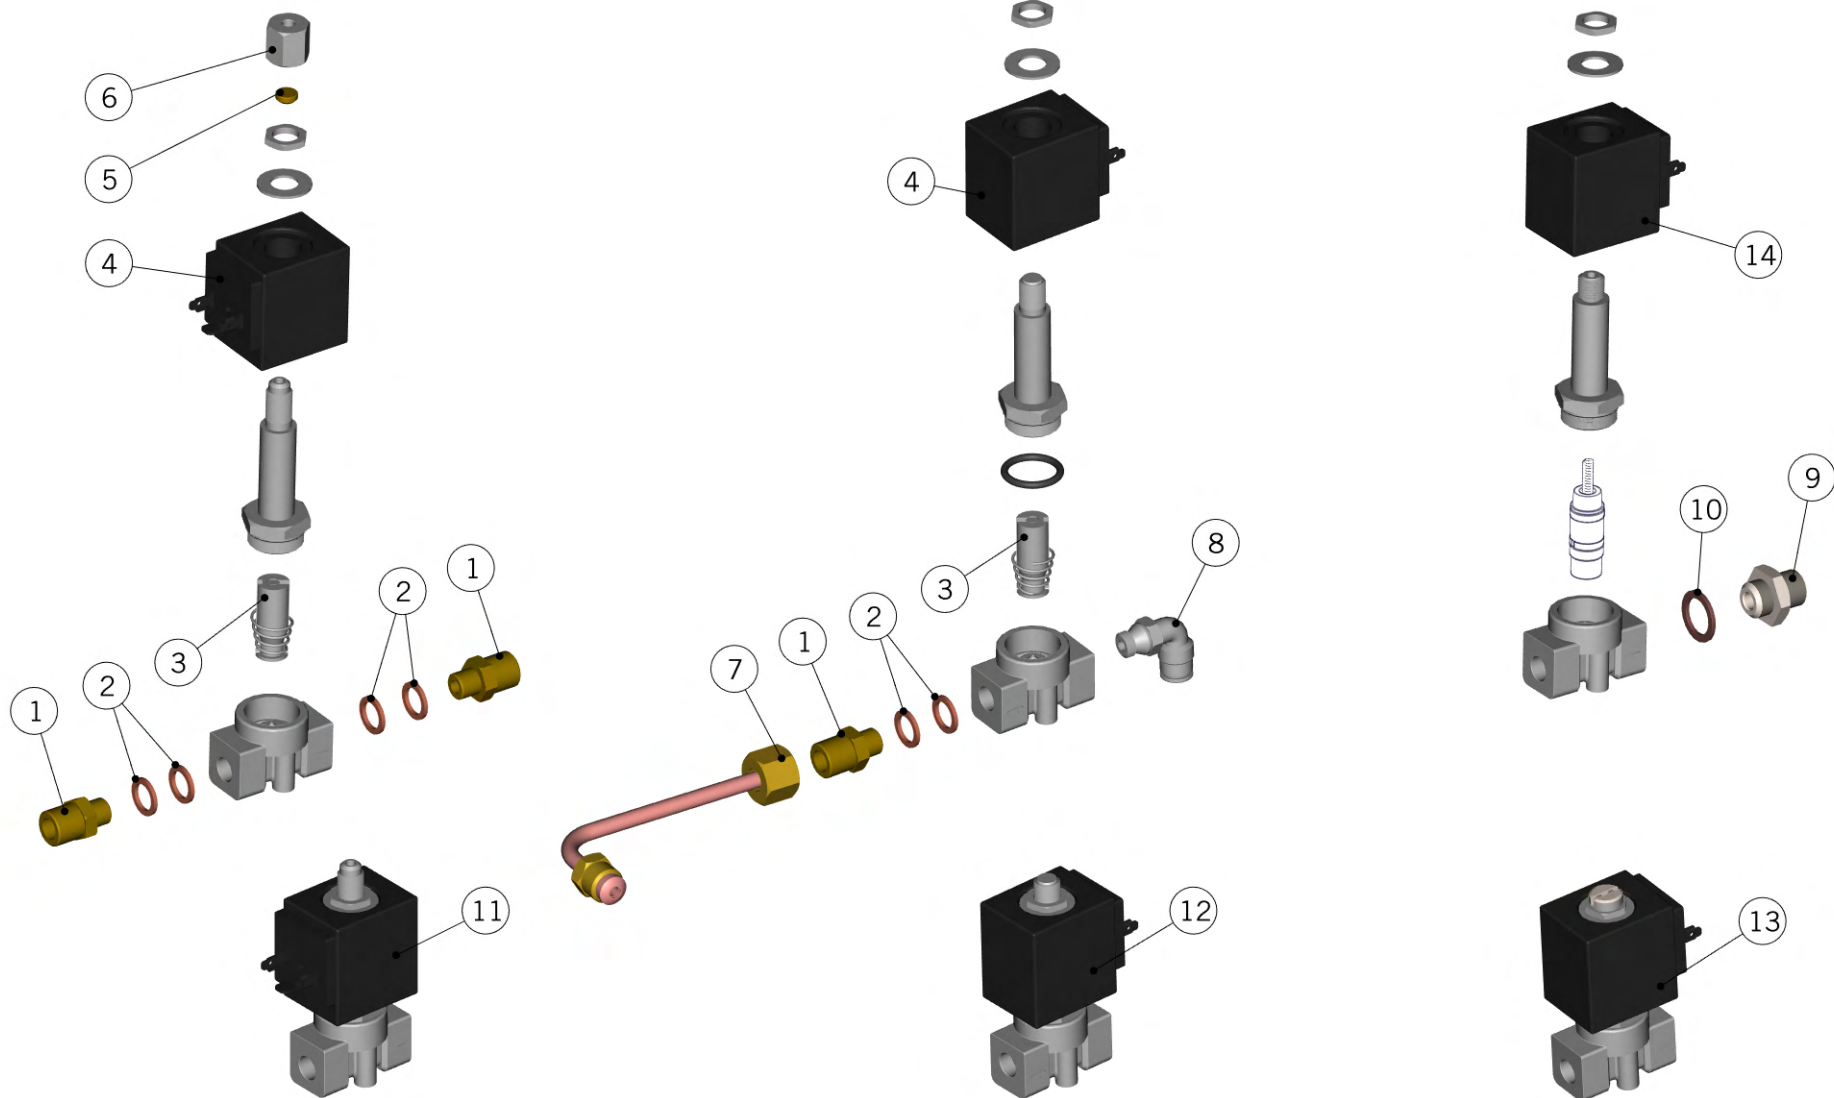

la marzocco
handmade in florence

FITTING AND VALVES

la marzocco

handmade in florence

FITTING AND VALVES

Raccordi e Valvole

1	L053/1.01	NIPPLE R1/8M-R1/4M WR14 BRASS TR.	NIPPLO R1/8M-R1/4M CH14 OTTONE TR.
2	L100/D	WASHER 10X14X1,5 COPPER	RONDELLA 10X14X1,5 RAME
3	L100/H	3-WAY SOLENOID VALVE VITON PLUNGER	NUCLEO MOBILE X EV.3 VIE VITON
4	L100/G.01	SV COIL 220-240V 8W UL CSA VDE	BOBINA EV 220-240V 8W UL CSA VDE
	L100/G200	SOLENOID COIL 200V	BOBINA PER ELETTROVALVOLA 200V
5	L134/4	FERRULE BLIND 8X4 TREATED	GHIANDINA CIECA 8X4 TRATTATO
6	L134	FITTING G1/8F H14 WR14 D4 BRASS	RACCORDO G1/8F H14 CH14 D4 OTTONE
7	T.1.121	TUBE MIXING VALVE-TEA SOLENOID V.STRADA	TUBO V.MISC. - EV ACQUA CALDA STRADA
8	A.2.101.02	FITTING PUSH-IN 90° 1/4"-G1/8M PPSU	RACCORDO RAPIDO 90° 1/4"-G1/8M PPSU
9	A.5.019	NIPPLE G1/4M-G1/4M WR19 H21.5 BRASS TR.	NIPPLO G1/4M-G1/4M CH19 H21.5 OTT. TR.
10	L100/1A	WASHER 13,5X19X1,5 COPPER	RONDELLA 13,5X19X1,5 RAME
11	L100/E.02	SOLENOID VALVE 3 WAY 220/240V	ELETTROVALVOLA 3 VIE 220/240V
	L100/E200.01	SOLENOID VALVE 3 WAY 200V	ELETTROVALVOLA 3 VIE 200V
12	L053.02	SOLENOID VALVE 2 WAY 220/240V	ELETTROVALVOLA 2 VIE 220/240V
	L053/200.01	SOLENOID VALVE 2 WAY 200V	ELETTROVALVOLA 2 VIE 200V
13	B.2.020.01	SOLENOID VALVE PROP. 2 WAY D5,5 S/S 24V	ELETTROVALVOLA PROP. 2 VIE D5,5 INOX 24V
14	B.2.018	SOLENOID VALVE COIL FOR B.2.020	BOBINA DI RICAMBIO EV B.2.020
Item	Part number/Codice	Description	Descrizione