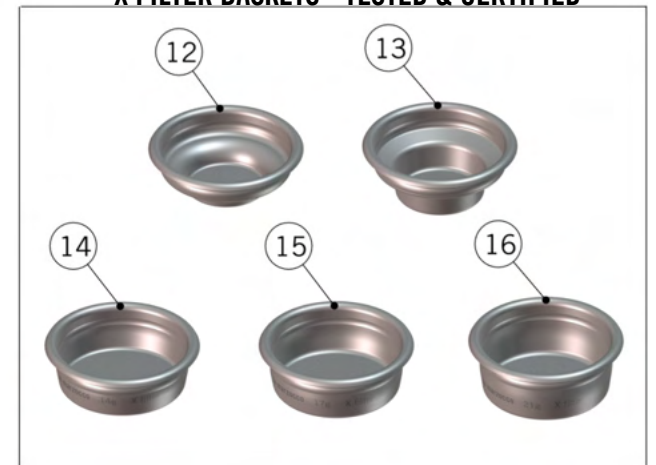

la marzocco
handmade in florence

PORTAFILTER ASSEMBLY

FIXED SPOUT PORTAFILTERS

RIDGELESS FILTER BASKETS

X FILTER BASKETS - TESTED & CERTIFIED

la marzocco

handmade in florence

PORTAFILTER ASSEMBLY