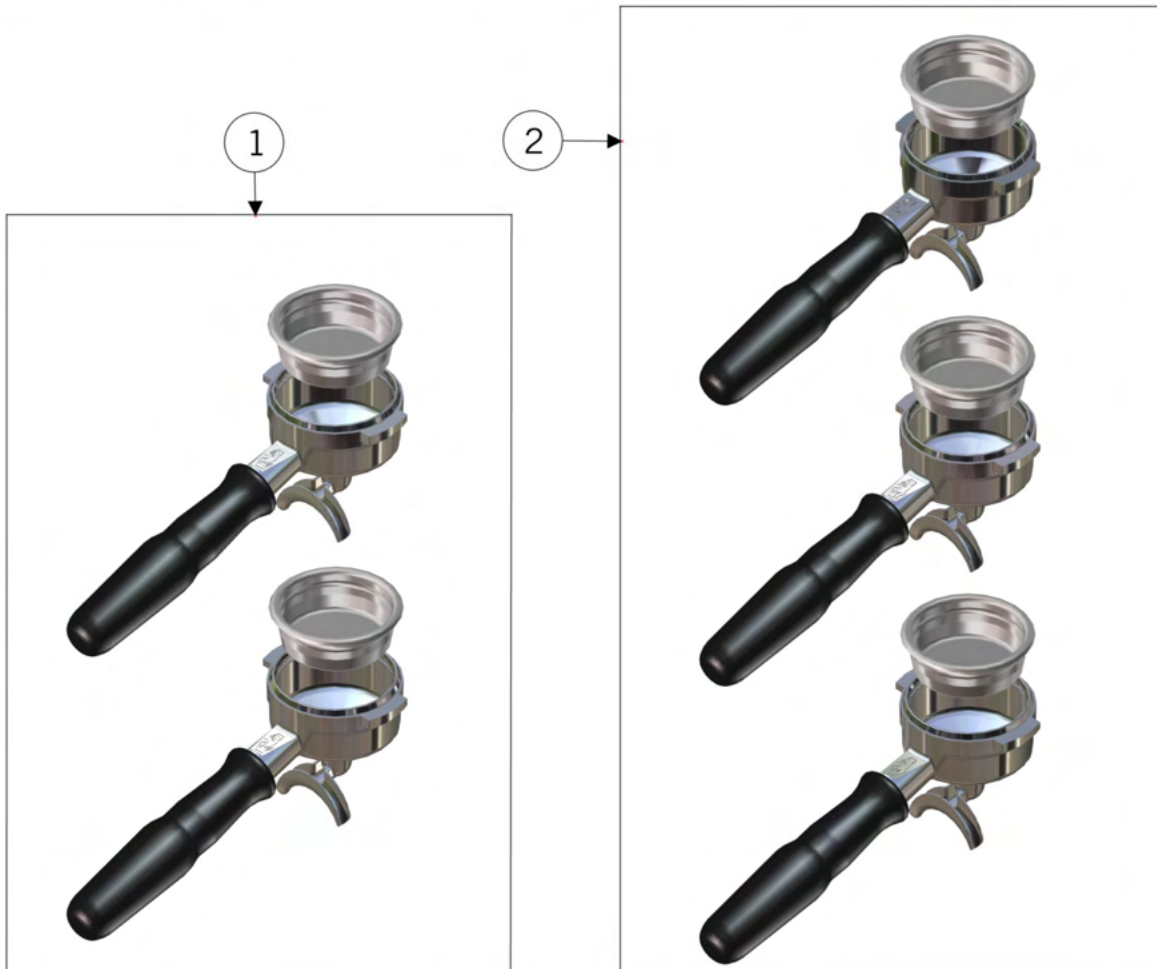

la marzocco
handmade in florence

PORTAFILTER ASSEMBLY

FIXED SPOUT PORTAFILTERS

RIDGELESS FILTER BASKETS

X FILTER BASKETS - TESTED & CERTIFIED

la marzocco

handmade in florence

PORTAFILTER ASSEMBLY

Portafiltri

1	A.5.078	PORTAFILTER FIXED SINGLE SPOUT	PORTAFILTRO BECCUCCIO SINGOLO FISSO
2	A.5.126	PORTAFILTER FIXED SINGLE SPOUT MAPLE	PORTAFILTRO BECCUCCIO SINGOLO FISSO ACERO
	A.5.128	PORTAFILTER FIXED SINGLE SPOUT WALNUT	PORTAFILTRO BECCUCCIO SINGOLO FISSO NOCE
3	A.5.079	PORTAFILTER FIXED DOUBLE SPOUT	PORTAFILTRO BECCUCCIO DOPPIO FISSO
4	A.5.127	PORTAFILTER FIXED DOUBLE SPOUT MAPLE	PORTAFILTRO BECCUCCIO DOPPIO FISSO ACERO
	A.5.129	PORTAFILTER FIXED DOUBLE SPOUT WALNUT	PORTAFILTRO BECCUCCIO DOPPIO FISSO NOCE
5	L111/2MW.R	PORTAFILTER DOUBLE SPOUT MAPLE	PORTAFILTRO BECCUCCIO DOPPIO ACERO
	L111/2WW.R	PORTAFILTER DOUBLE SPOUT WALNUT	PORTAFILTRO BECCUCCIO DOPPIO NOCE
6	L111/1MW.R	PORTAFILTER SINGLE SPOUT MAPLE	PORTAFILTRO BECCUCCIO SINGOLO ACERO
	L111/1WW.R	PORTAFILTER SINGLE SPOUT WALNUT	PORTAFILTRO BECCUCCIO SINGOLO NOCE
7	L111/X.01	PORTAFILTER NAKED	PORTAFILTRO NUDO
8	A.5.060	PORTAFILTER NAKED WALNUT	PORTAFILTRO NUDO NOCE
	A.5.061	PORTAFILTER NAKED MAPLE	PORTAFILTRO NUDO ACERO
9	F.3.080	FILTER BASKET 14G S/S RIDGELESS	FILTRO 14G INOX SENZA BORDATURA
10	F.3.079	FILTER BASKET 17G S/S RIDGELESS	FILTRO 17G INOX SENZA BORDATURA
11	F.3.081	FILTER BASKET 21G S/S RIDGELESS	FILTRO 21G INOX SENZA BORDATURA
12	F.3.054.X	FILTER 7 GR "X" ITALIA	FILTRO 7 GR "X" ITALIA
13	F.3.029.X	FILTER 7G "X"	FILTRO 7G "X"
14	F.3.028.X	FILTER 14G "X"	FILTRO 14G "X"
15	F.3.027.X	FILTER 17G "X"	FILTRO 17G "X"
16	F.3.026.X	FILTER 21G "X"	FILTRO 21G "X"
Item	Part number/Codice	Description	Descrizione

la marzocco

handmade in florence

SCALES VERSION - PORTAFILTER ASSEMBLY

Precision portafilters are compatible with any La Marzocco machine. Each kit has a specific code, which identifies its weight and guarantees that every portafilter differs from each other by only 0,05g (0,18oz)