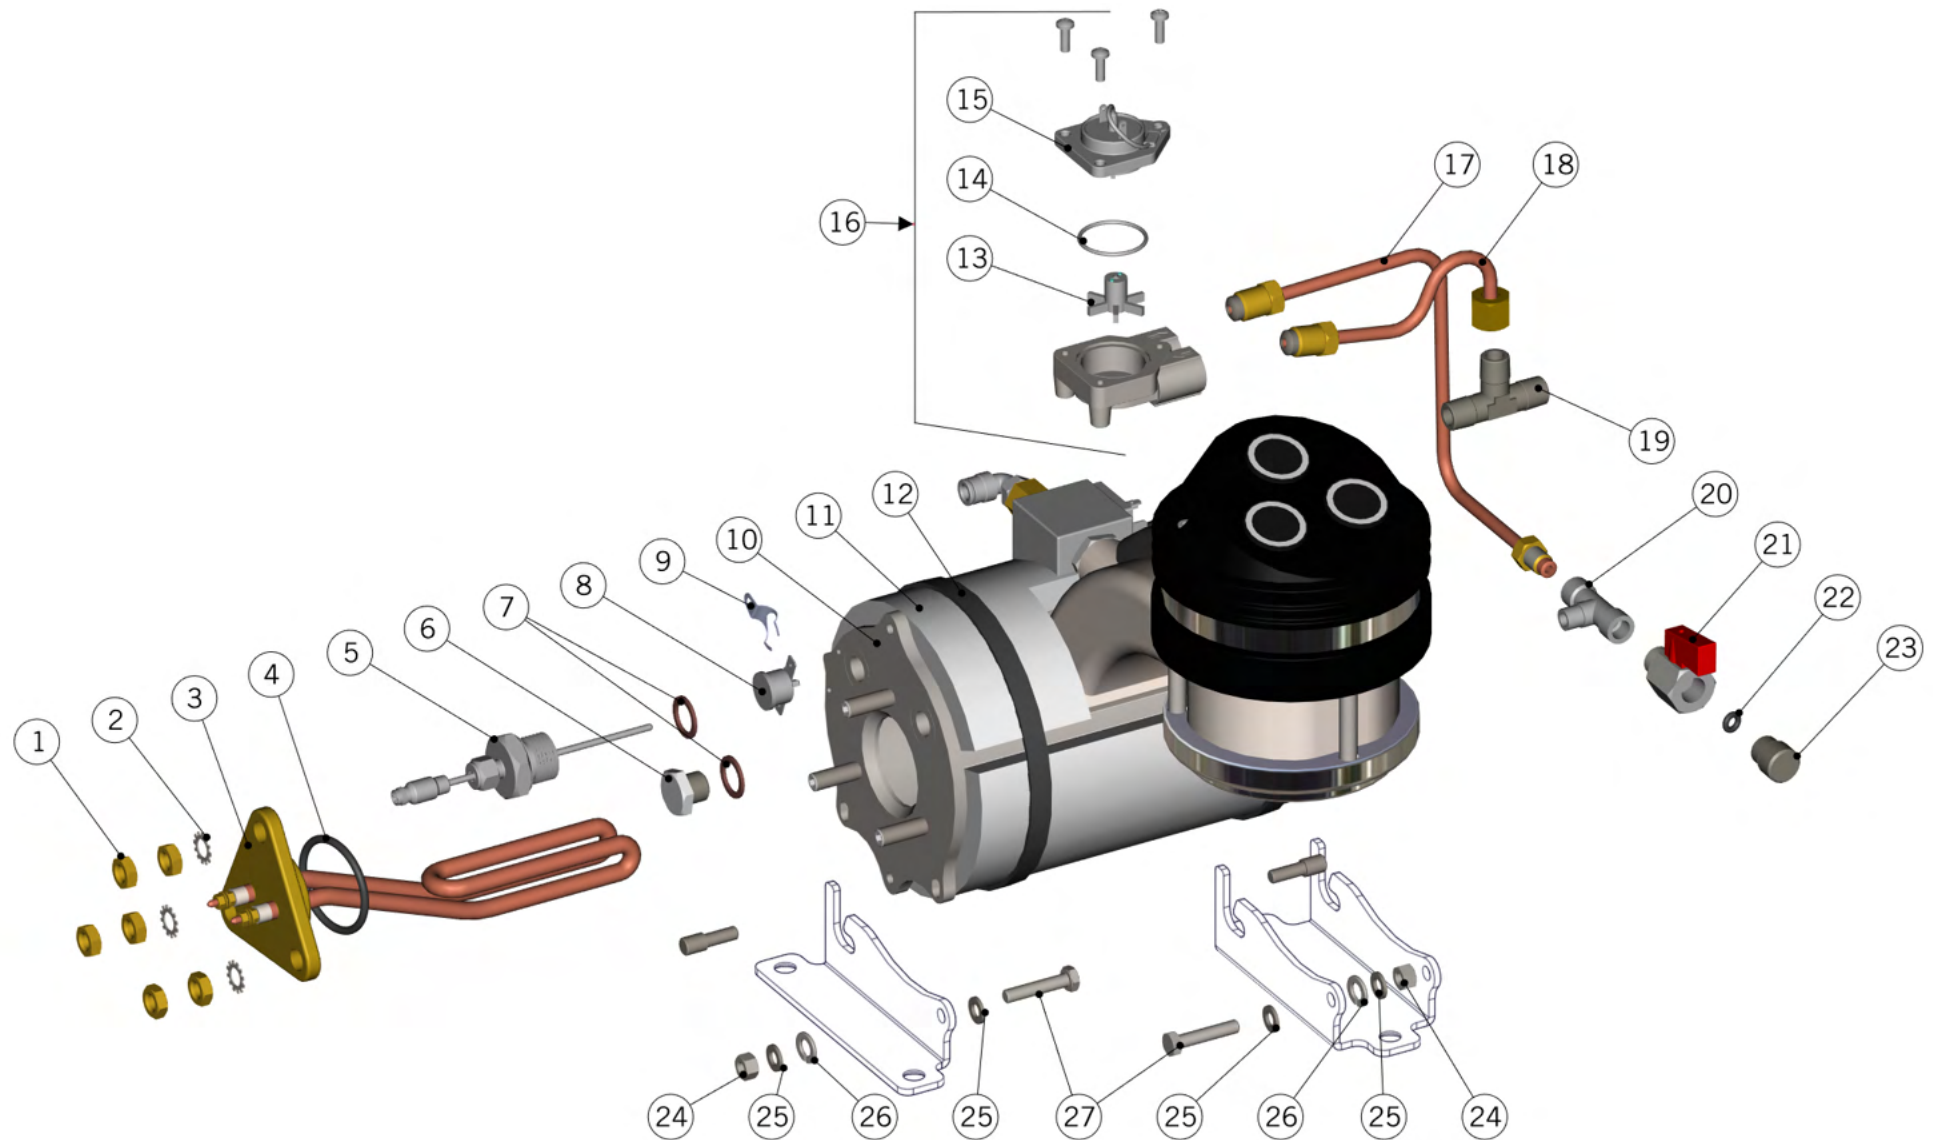

la marzocco
handmade in florence

COFFEE BOILER

la marzocco

handmade in florence

COFFEE BOILER

Caldaia Caffè

1	I.1.025	NUT M8 H5 WR13 BRASS	DADO BASSO M8 H5 CH13 (UNI5589) OTTONE
2	ROND_DENT_8	TOOTH LOCK WASHER 8X14,7X2 S/S A2	ROND.DENTATA 8,5X14,7X2 INOX A2
3	E.6.004.02	HEATING ELEMENT W800 V220 TRIANG.FL. RP	RES. EL. W800 V220 FL. TRIANG. RP
	E.6.006.02	HEATING ELEMENT W500 V200 TRIANG.FL. RP	RES. EL. W500 V200 FL. TRIANG. RP
4	F.2.014.01	O-RING 3,53X37,69 FKM 70 SH GREEN	O-RING 3,53X37,69 FKM 70 SH VERDE
5	E.1.005	PT1000 TEMPERATURE PROBE	SONDA DI TEMPERATURA PT1000
6	A.5.022	CAP G1/4 H15,5 WR19 S/S	TAPPO G1/4 H15,5 CH19 INOX
7	L100/1A	WASHER 13,5X19X1,5 COPPER	RONDELLA 13,5X19X1,5 RAME
8	L276.01	SAFETY THERMOSTAT 1P TRIP FREE 130C 250V	TERMOSTATO UNIPOL. TRIP FREE 130C 250V
9	L276.01S	L276.01 BRACKET	STAFFA SINGOLA A CLIP X L276.01
10	L.1.001.01.R	COFFEE BOILER FLAT SIDE 1GR	CALDAIA CAFFÈ FOND. PIATTI 1GR
11	F.7.001	INSULATION PANEL STRADA COFFEE BOILER	ISOLANTE C. CAFFÈ STRADA
12	A.5.016.01	PLASTIC FASTENER 750X7.5	FASCETTA NERA 750x7.5 NYLON
13	LAD070/V	FLOW METER IMPELLER	GIRANTE X CONTATORE VOLUMET.
14	LAD070/S1	FLOW METER O-RING	GUARN.OR 8-2112 V.X CONT.VOL.
15	LAD070/S.01	FLOW METER FIELD SENSOR	TESTA X CONTATORE VOLUMETRICO
16	LAD070.01	FLOW METER	CONTATORE VOLUMETRICO UL/NSF
17	T.1.177	TUBE FLOWMETER - COFFEE BOILER	TUBO CONT.VOL. - CALDAIA CAFFÈ
18	T.1.176	TUBE TEE FITTING - FLOWMETER	TUBO RACCORDO T - CONT.VOL.
19	A.2.002.01	TEE FITTING R1/4M WR13 BRASS TREATED	RACCORDO A T R1/4M CH13 OTTONE TRATT.
20	A.2.012.01	TEE FITTING G1/8M-G1/8F WR10 BRASS TR.	RACCORDO A T G1/8M-G1/8F-G1/8F CH10 TR.
21	B.2.016.01	BALL VALVE G1/8F-R1/8M BRASS TREATED	RUBINETTO A SFERA G1/8F-R1/8M OTTONE TR.
22	L171/2	O-RING 1,78X6,75 FKM 70 SH	O-RING 1,78X6,75 FKM 70 SH
23	A.1.021	CAP G1/8 H19 D14 BRASS	TAPPO G1/8 H19 D14 OTTONE
24	I.1.049	NUT M6 H5 WR10 S/S A2	DADO M6 H5 CH10 INOX A2
25	RONDELLA6X12	WASHER 6,4X12X1,5 S/S A2	RONDELLA 6,4X12X1,5 INOX A2
26	I.1.087	SPLIT WASHER 6X11X1,5 S/S A2	ROND.SPACCATA 6X11X1,5 INOX A2
27	I.1.058	SCREW M6X20 HEX HEAD S/S	VITE M6X20 TE INOX
Item	Part number/Codice	Description	Descrizione