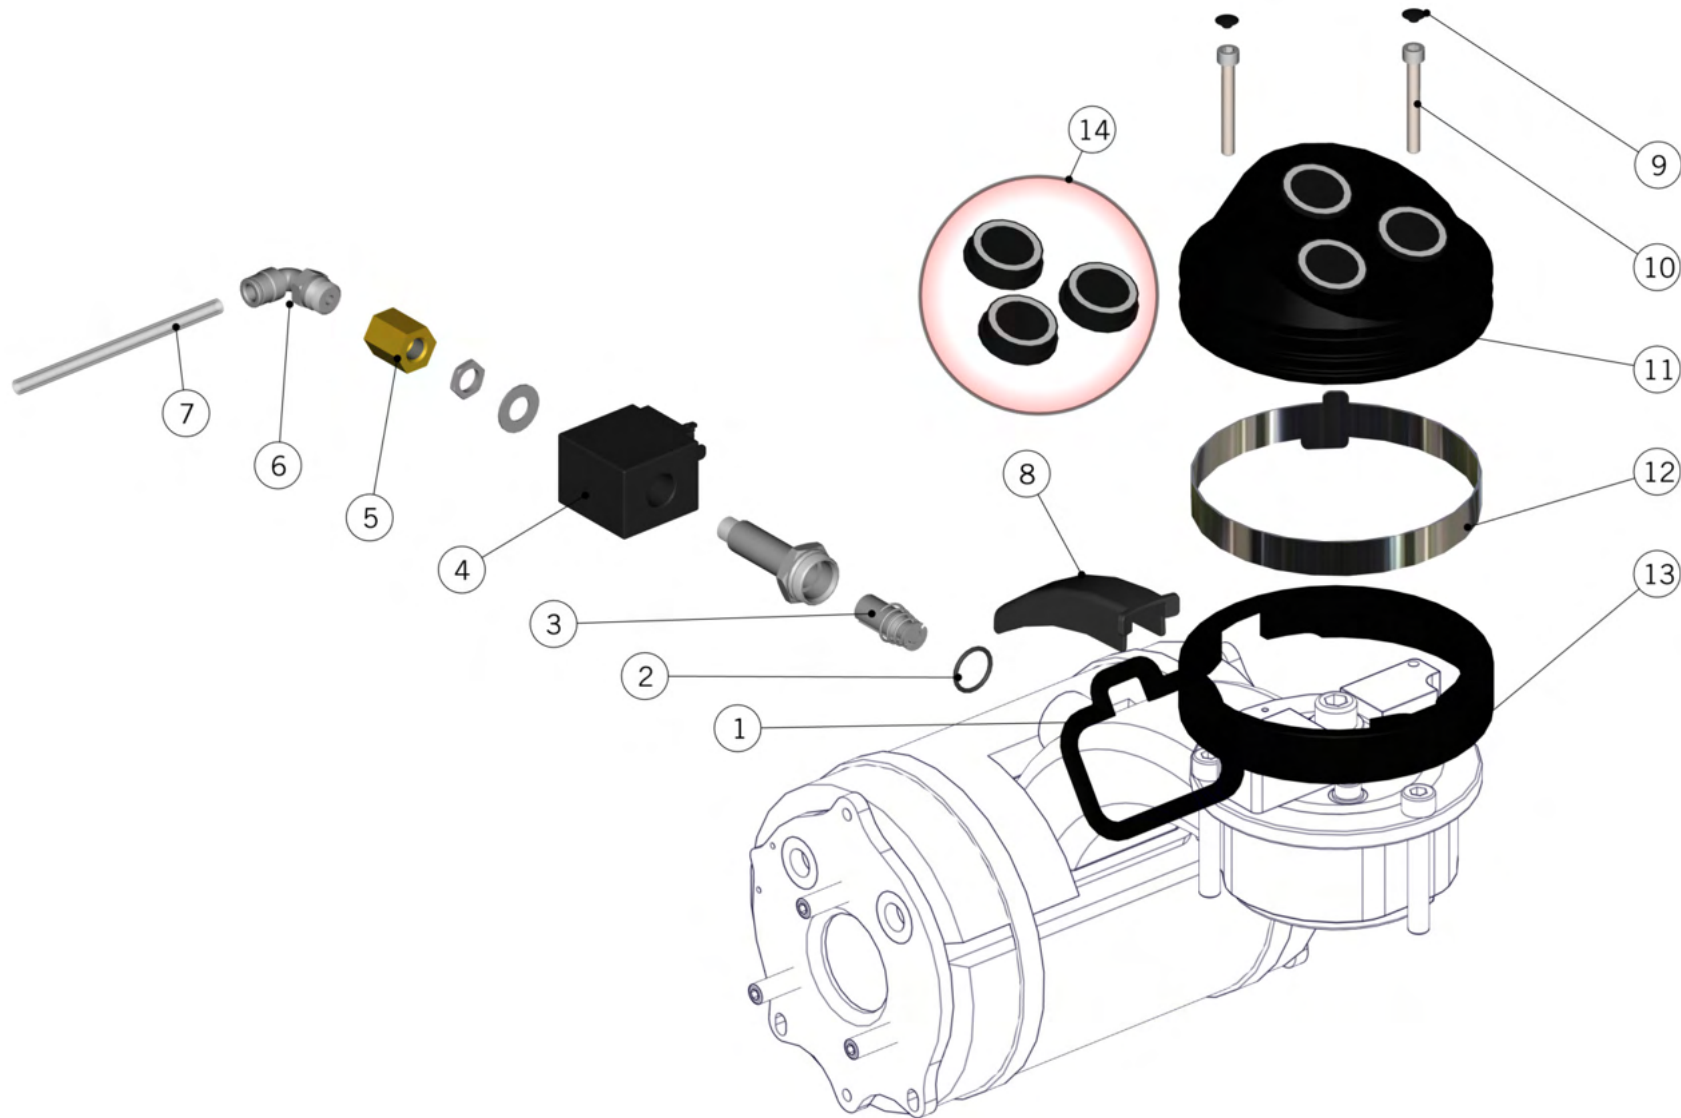

la marzocco
handmade in florence

COFFEE BOILER

la marzocco

handmade in florence

COFFEE BOILER

Caldaia Caffè

1	F.1.025	STRADA GROUP NECK SILICONE GASKET	GUARNIZIONE SILICONE COLLO GRUPPO STRADA
2	H.1.022	O-RING 1,78X15,60 VITON 70 SH	O-RING 1,78X15,60 VITON 70 SH
3	L100/H	3-WAY SOLENOID VALVE VITON PLUNGER	NUCLEO MOBILE X EV.3 VIE VITON
4	L100/G.01	SV COIL 220-240V 8W UL CSA VDE	BOBINA EV 220-240V 8W UL CSA VDE
	L100/G200	SOLENOID COIL 200V	BOBINA PER ELETTROVALVOLA 200V
5	A.1.019	FITTING G1/4F-G1/8F WR17 BRASS	RACCORDO G1/4F-G1/8F CH17 OTTONE
6	A.2.103	FITTING PUSH-IN 90° 6-R1/4M BRASS TR.	RACCORDO RAPIDO 90° 6-R1/4M OTTONE TR.
7	T.3.006	PTFE TUBE 6x4mm	TUBETTO PTFE 6*4mm
8	F.1.026	GROUP WIRE PROTECTION STRADA	CANALINA COLLO GRUPPO STRADA
9	F.1.022	CAP D9 FOR SOCKET HEAD M5 ES4 LDPE BLACK	TAPPO D9 PER BRUGOLA M5 ES4 LDPE NERO
10	I.1.028	SCREW M5X20 SOCKET CAP S/S	VITE M5X20 TC A BRUGOLA INOX
11	E.2.054	STRADA AV KEYPAD	PULSANTIERA 3 TASTI STRADA AV
	E.2.055	STRADA AV PROGRAMMING KEYPAD	PULSANTIERA 3 TASTI STRADA AV PROGRAM.
12	F.1.072	EXPOSED GROUP COVER RING STRADA AV	ANELLO GRUPPO ESPOSTO STRADA AV
13	F.1.021.S	EXPOSED GROUP COVER RING STRADA	ANELLO COPERTURA GRUPPO ESPOSTO STRADA
14	E.2.063	STRADA AV KEYPAD BUTTONS	PULSANTIERA STRADA AV 3 TASTI
	E.2.064	STRADA AV KEYPAD PROGRAMMING BUTTONS	PULSANTIERA STRADA AV PROGRAM. 3TASTI
Item	Part number/Codice	Description	Descrizione