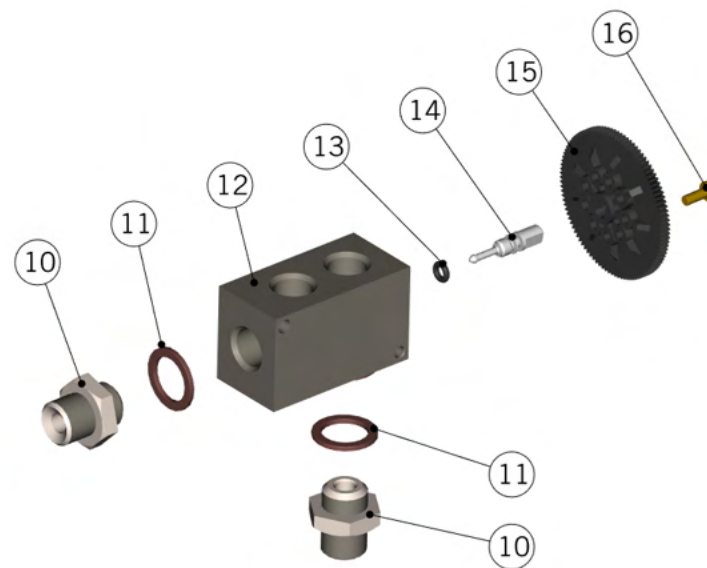

FITTING AND VALVES

la marzocco

handmade in florence

FITTING AND VALVES

Raccordi e Valvole

1	L140_C	COMPLETE EXPANSION VALVE	VALVOLA ESPANSIONE COMPLETA
2	L292	GS/3 TUBE FITTING	PORTAGOMMA GS/3
3	C.1.095.01	BRACKET DRAINS SUPPORT STRADA	STAFFA SCARICHI STRADA
4	I.1.006	SCREW M4X8 PHILLIPS BUTTON HEAD S/S A2	VITE M4X8 TPB A CROCE INOX A2
5	A.1.020	G1/8" BRASS BREAK FITTING	ROMPIGETTO 1/8 CH14
6	C.1.118	COVER DRAINS STRADA	COPERTURA SCARICHI STRADA
7	I.1.035	WING NUT M4 H3 S/S A2	GALLETTO M4 H3 INOX A2
8	L146	NUT G1/4 H4,5 WR19 BRASS	DADO G1/4 H4,5 CH19 OTTONE
9	T.3.006	PTFE TUBE 6x4mm	TUBETTO PTFE 6*4mm
10	A.5.019	NIPPLE G1/4M-G1/4M WR19 H21.5 BRASS TR.	NIPPLO G1/4M-G1/4M CH19 H21.5 OTT. TR.
11	L100/1A	WASHER 13,5X19X1,5 COPPER	RONDELLA 13,5X19X1,5 RAME
12	B.2.007.01	MIXING VALVE BODY TREATED	CORPO VALVOLA MISCELATRICE TRATTATA
13	H.1.007	O-RING 1.78X2.9 FKM 74 SH	O-RING 1.78X2.9 FKM 74 SH
14	F.3.008	THERMOSTATIC VALVE PIN	SPINA X VALV. TERMOSTATICA
15	F.1.016	THERMOSTATIC VALVE ADJUSTMENT KNOB	GHIERA REGOLAZIONE VALVOLA TERMOSTATICA
16	VITE4X6	SCREW M4X6 CHEESE BRASS	VITE M4X6 TC A TAGLIO OTTONE
Item	Part number/Codice	Description	Descrizione