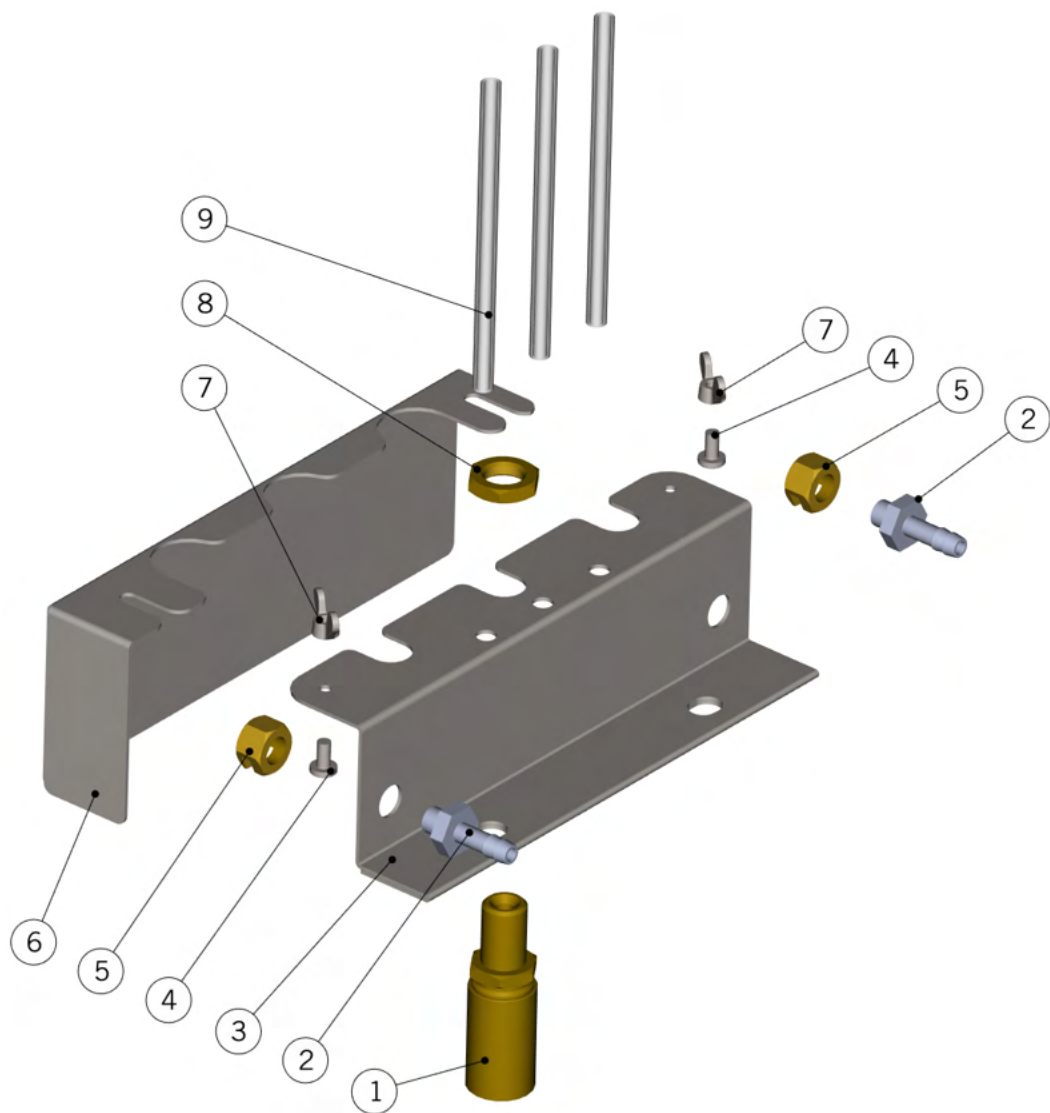

FITTING AND VALVES

la marzocco

handmade in florence

FITTING AND VALVES

Raccordi e Valvole

1	L140_C	COMPLETE EXPANSION VALVE	VALVOLA ESPANSIONE COMPLETA
2	L292	GS/3 TUBE FITTING	PORTAGOMMA GS/3
3	C.1.095.01	BRACKET DRAINS SUPPORT STRADA	STAFFA SCARICHI STRADA
4	I.1.006	SCREW M4X8 PHILLIPS BUTTON HEAD S/S A2	VITE M4X8 TPB A CROCE INOX A2
5	A.1.020	G1/8" BRASS BREAK FITTING	ROMPIGETTO 1/8 CH14
6	C.1.118	COVER DRAINS STRADA	COPERTURA SCARICHI STRADA
7	I.1.035	WING NUT M4 H3 S/S A2	GALLETTO M4 H3 INOX A2
8	L146	NUT G1/4 H4,5 WR19 BRASS	DADO G1/4 H4,5 CH19 OTTONE
9	T.3.006	PTFE TUBE 6x4mm	TUBETTO PTFE 6*4mm
10	A.5.019	NIPPLE G1/4M-G1/4M WR19 H21.5 BRASS TR.	NIPPLO G1/4M-G1/4M CH19 H21.5 OTT. TR.
11	L100/1A	WASHER 13,5X19X1,5 COPPER	RONDELLA 13,5X19X1,5 RAME
12	B.2.007.01	MIXING VALVE BODY TREATED	CORPO VALVOLA MISCELATRICE TRATTATA
13	H.1.007	O-RING 1.78X2.9 FKM 74 SH	O-RING 1.78X2.9 FKM 74 SH
14	F.3.008	THERMOSTATIC VALVE PIN	SPINA X VALV. TERMOSTATICA
15	F.1.016	THERMOSTATIC VALVE ADJUSTMENT KNOB	GHIERA REGOLAZIONE VALVOLA TERMOSTATICA
16	VITE4X6	SCREW M4X6 CHEESE BRASS	VITE M4X6 TC A TAGLIO OTTONE
Item	Part number/Codice	Description	Descrizione