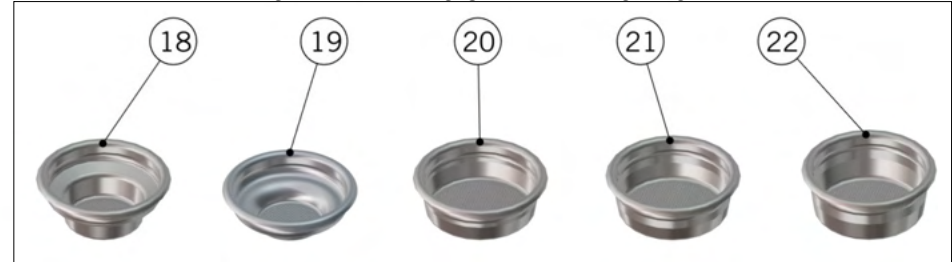

PORTAFILTER ASSEMBLY

BRASS PORTAFILTERS

STAINLESS STEEL PORTAFILTERS

FILTER BASKETS SPECIFICALLY DESIGNED FOR FOR LA MARZOCO SWIFT GRINDER

STANDARD VERSION FILTER BASKETS

la marzocco

handmade in florence

PORTAFILTER ASSEMBLY