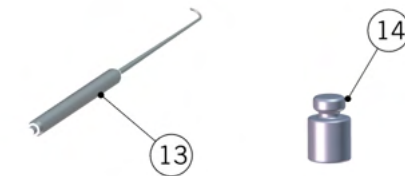

HOSE AND ACCESSORIES

la marzocco

handmade in florence

HOSE AND ACCESSORIES

Tubi e Accessori

1	L305/050.01	BRAIDED HOSE CM.50 3/8 F	TUBO FLESSIBIL INOX 3/8F CM.50	
	L305/120.01	BRAIDED HOSE CM.120 3/8 F	TUBO FLESSIB INOX 3/8F CM.120	
	L305/210.01	BRAIDED HOSE CM.210 3/8F	TUBO FLESSIB INOX 3/8F CM.210	
	L306/050	BRAIDED HOSE 3/8 COMPR. WR17 50CM NSF	TUBO FLEX 3/8 COMPR. CH17 50CM NSF	
	L306/120	BRAIDED HOSE 3/8 COMPR. WR17 120CM NSF	TUBO FLEX 3/8 COMPR. CH17 120CM NSF	
	L306/210	BRAIDED HOSE G3/8F WR20 210CM NSF	TUBO FLEX G3/8F CH20 210CM NSF	
	L306/210/C	BRAIDED HOSE G3/8F WR20 210CM NSF CURVED	TUBO FLEX G3/8F CH20 210CM NSF C/CURV.	
	T.5.003	BRAIDED HOSE 3/8 COMPR. WR17 210CM NSF	TUBO FLEX 3/8 COMPR. CH17 210CM NSF	
	2	L308	CLEAR ARMOURED DRAIN HOSE	TUBO PU AIR SCARICO ACQUA DIA 20
	3	L312	HOSE CLAMP	FASCETTA SERRATUBO 16/25 H.8
	4	UT107	BENT WRENCH WR14 FOR GROUP TUBE	CHIAVE PIEGATA CH14 PER TUBO GRUPPO
	5	A.2.022.01	TEE FITTING R3/8M WR17 BRASS TREATED	RACCORDO A T R3/8M CH17 OTTONE TRATT.
	6	V067	LA MARZOCCO PURO CAFF POWDER	POLVERE LA MARZOCCO PURO CAFF
	7	UT005	BALL END HEX WRENCH	CHIAVE BRUGOLA 5 CON SFERA X GS/3/STRA
8	F.9.000.01	MULTIPLE PARAMETER TEST KIT	KIT PER ANALISI DELL'ACQUA	
9	F.9.003	DIGITAL TDS METER	TDS METER DIGITALE	
10	UT108	BENT WRENCH WR13 FOR GROUP TUBE	CHIAVE PIEGATA CH13 PER TUBO GRUPPO	
11	F.1.065	HTC THERMAL COMPOUND SYRINGE 2ML	SIRINGA GRASSO TERMICO HTC 2ML	
12	941	WATER TEST KIT	KIT MISURAZIONE ACQUA	
13	UTO08	GASKET PICK	ESTRATTORE PER GUARNIZIONI	
14	F.3.050	LOAD 100g TO CALIBRATE SCALES	PESO 100g CALIBRAZIONE BILANCE	
Item	Part number/Codice	Description	Descrizione