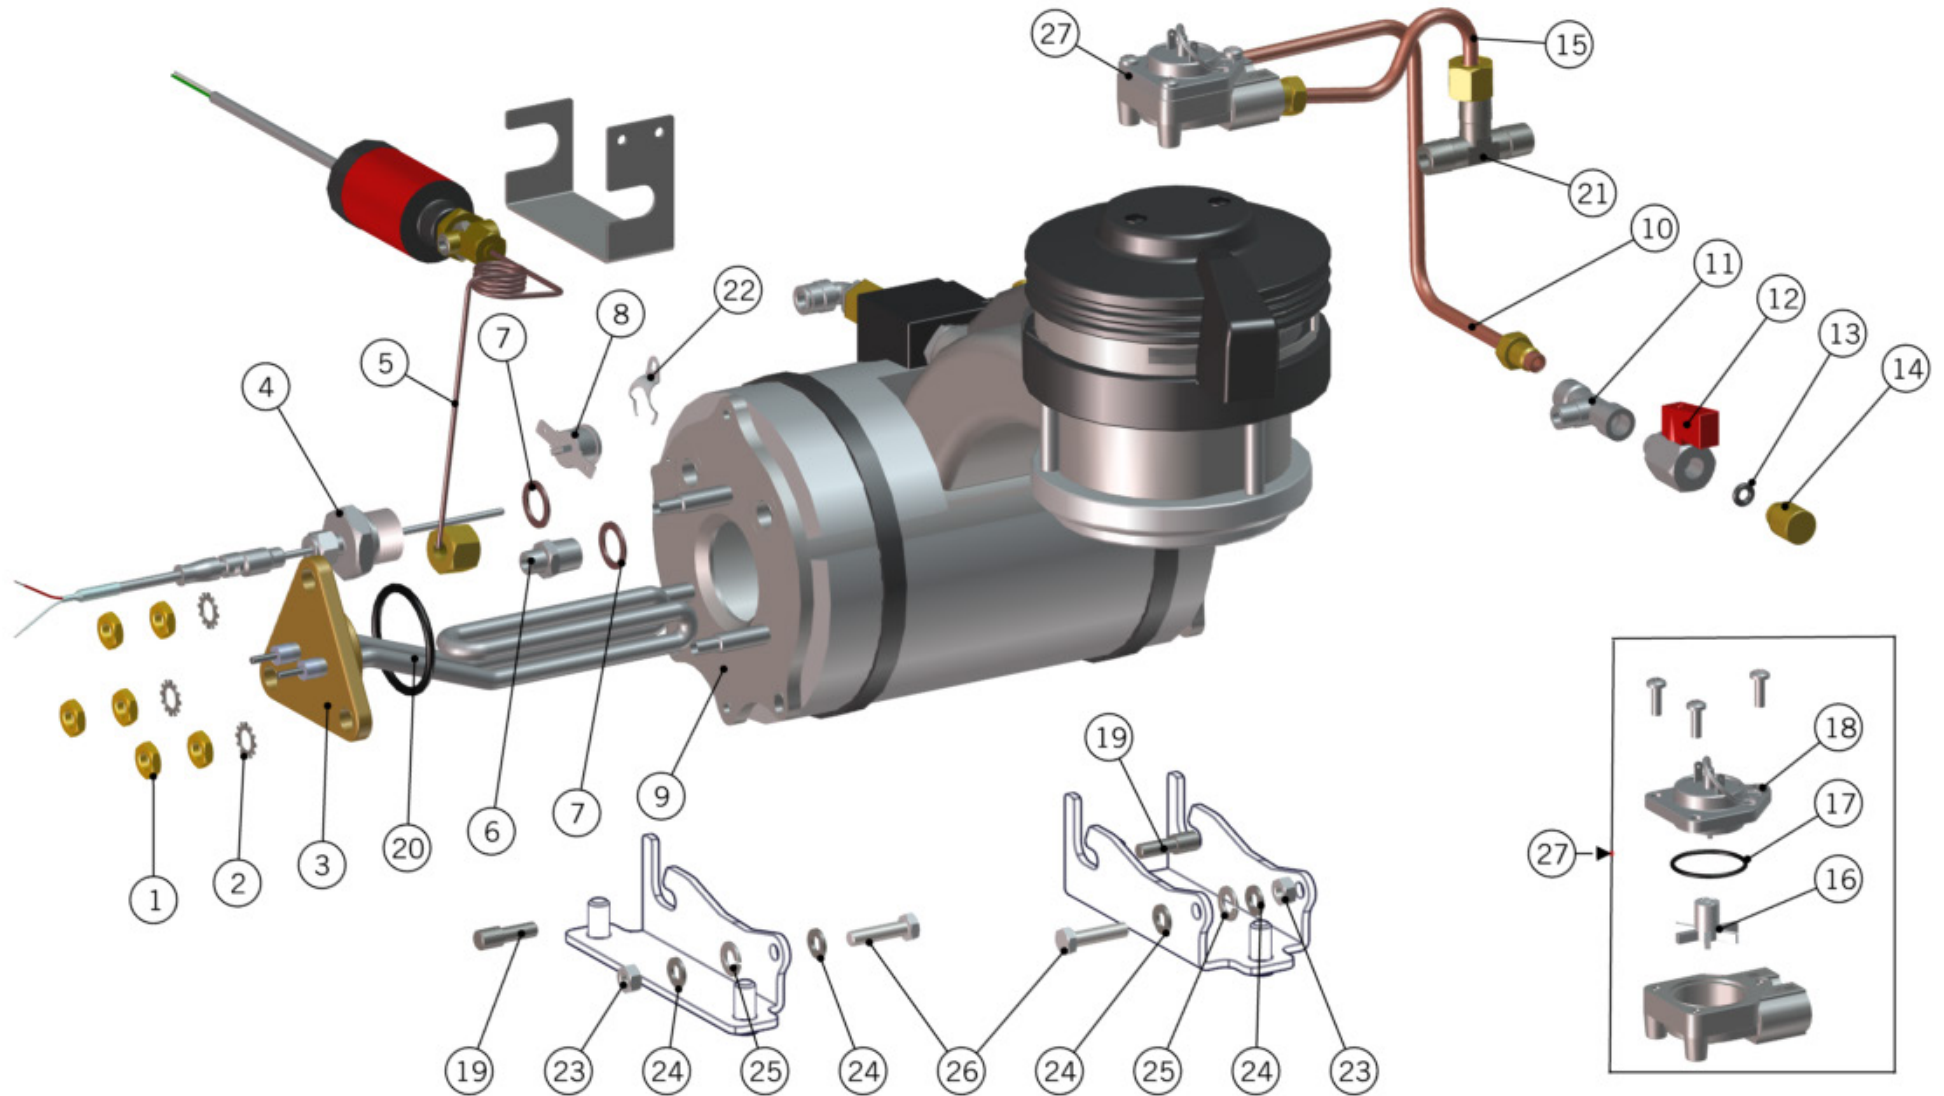

la marzocco

handmade in florence

COFFEE BOILER

la marzocco

handmade in florence

COFFEE BOILER

Caldaia Caffè

1	I.1.025	NUT M8 H5 WR13 BRASS	DADO BASSO M8 H5 CH13 (UNI5589) OTTONE
2	ROND_DENT_8	TOOTH LOCK WASHER 8X14,7X2 S/S A2	ROND.DENTATA 8,5X14,7X2 INOX A2
3	E.6.004.02	HEATING ELEMENT W800 V220 TRIANG.FL. RP	RES. EL. W800 V220 FL. TRIANG. RP
	E.6.006.02	HEATING ELEMENT W500 V200 TRIANG.FL. RP	RES. EL. W500 V200 FL. TRIANG. RP
4	E.1.005	TEMPERATURE PROBE PT1000 100MM	SONDA TEMPERATURA PT1000 100MM
5	TL11/234	TUBE PRESSURE GAUGE - COFFEE B. 2-3-4GR	TUBO MANOMETRO - C.CAFFE 2-3-4GR
6	L053/1.01	NIPPLE R1/8M-R1/4M WR14 BRASS TR.	NIPPLO R1/8M-R1/4M CH14 OTTONE TR.
7	L100/1A	WASHER 13,5X19X1,5 COPPER	RONDELLA 13,5X19X1,5 RAME
8	L276.01	SAFETY THERMOSTAT 1P TRIP FREE 130C 250V	TERMOSTATO UNIPOL. TRIP FREE 130C 250V
9	L.1.001.01.R	COFFEE BOILER FLAT SIDE 1GR	CALDAIA CAFFE' FOND. PIATTI 1GR
10	T.1.177	TUBE FLOWMETER - COFFEE BOILER	TUBO CONT.VOL. - CALDAIA CAFFE'
11	A.2.012.01	TEE FITTING R1/8M-G1/8F-G1/8F WR10 TR	RACCORDO A T R1/8M-G1/8F-G1/8F CH10 TR
12	B.2.016.01	BALL VALVE G1/8F-R1/8M BRASS TREATED	RUBINETTO A SFERA G1/8F-R1/8M OTTONE TR.
13	L171/2	O-RING 1,78X6,75 FKM 70 SH	O-RING 1,78X6,75 FKM 70 SH
14	A.1.021	CAP G1/8 H19 D14 BRASS	TAPPO G1/8 H19 D14 OTTONE
15	T.1.176	TUBE TEE FITTING - FLOWMETER	TUBO RACCORDO T - CONT.VOL.
16	LAD070/V	FLOW METER IMPELLER	GIRANTE X CONTATORE VOLUMET.
17	LAD070/S1	FLOW METER O-RING	GUARN.OR 8-2112 V.X CONT.VOL.
18	LAD070/S.01	FLOW METER FIELD SENSOR	TESTA X CONTATORE VOLUMETRICO
19	A.5.011	COFFEE BOILER PIN STRADA S/S	PERNO CALDAIA CAFFE' STRADA AISI 304
20	F.2.014.01	O-RING 3,53X37,69 FKM 70 SH GREEN	O-RING 3,53X37,69 FKM 70 SH VERDE
21	A.2.002.01	TEE FITTING R1/4M WR13 BRASS TREATED	RACCORDO A T R1/4M CH13 OTTONE TRATT.
22	L276.01S	L276.01 BRACKET	STAFFA SINGOLA A CLIP X L276.01
23	I.1.049	NUT M6 H5 WR10 S/S A2	DADO M6 H5 CH10 INOX A2
24	RONDELLA6X12	WASHER 6,4X12X1,5 S/S A2	RONDELLA 6,4X12X1,5 INOX A2
25	I.1.087	SPLIT WASHER 6X11X1,5 S/S A2	ROND.SPACCATA 6X11X1,5 INOX A2
26	I.1.058	SCREW M6X20 HEX HEAD S/S	VITE M6X20 TE INOX
27	LAD070.01	FLOW METER	CONTATORE VOLUMETRICO UL/NSF
Item	Part number/Codice	Description	Descrizione