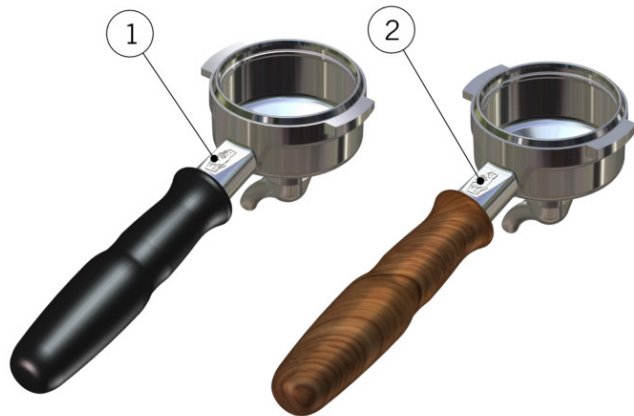

PORTAFILTER ASSEMBLY

FIXED SPOUT PORTAFILTERS