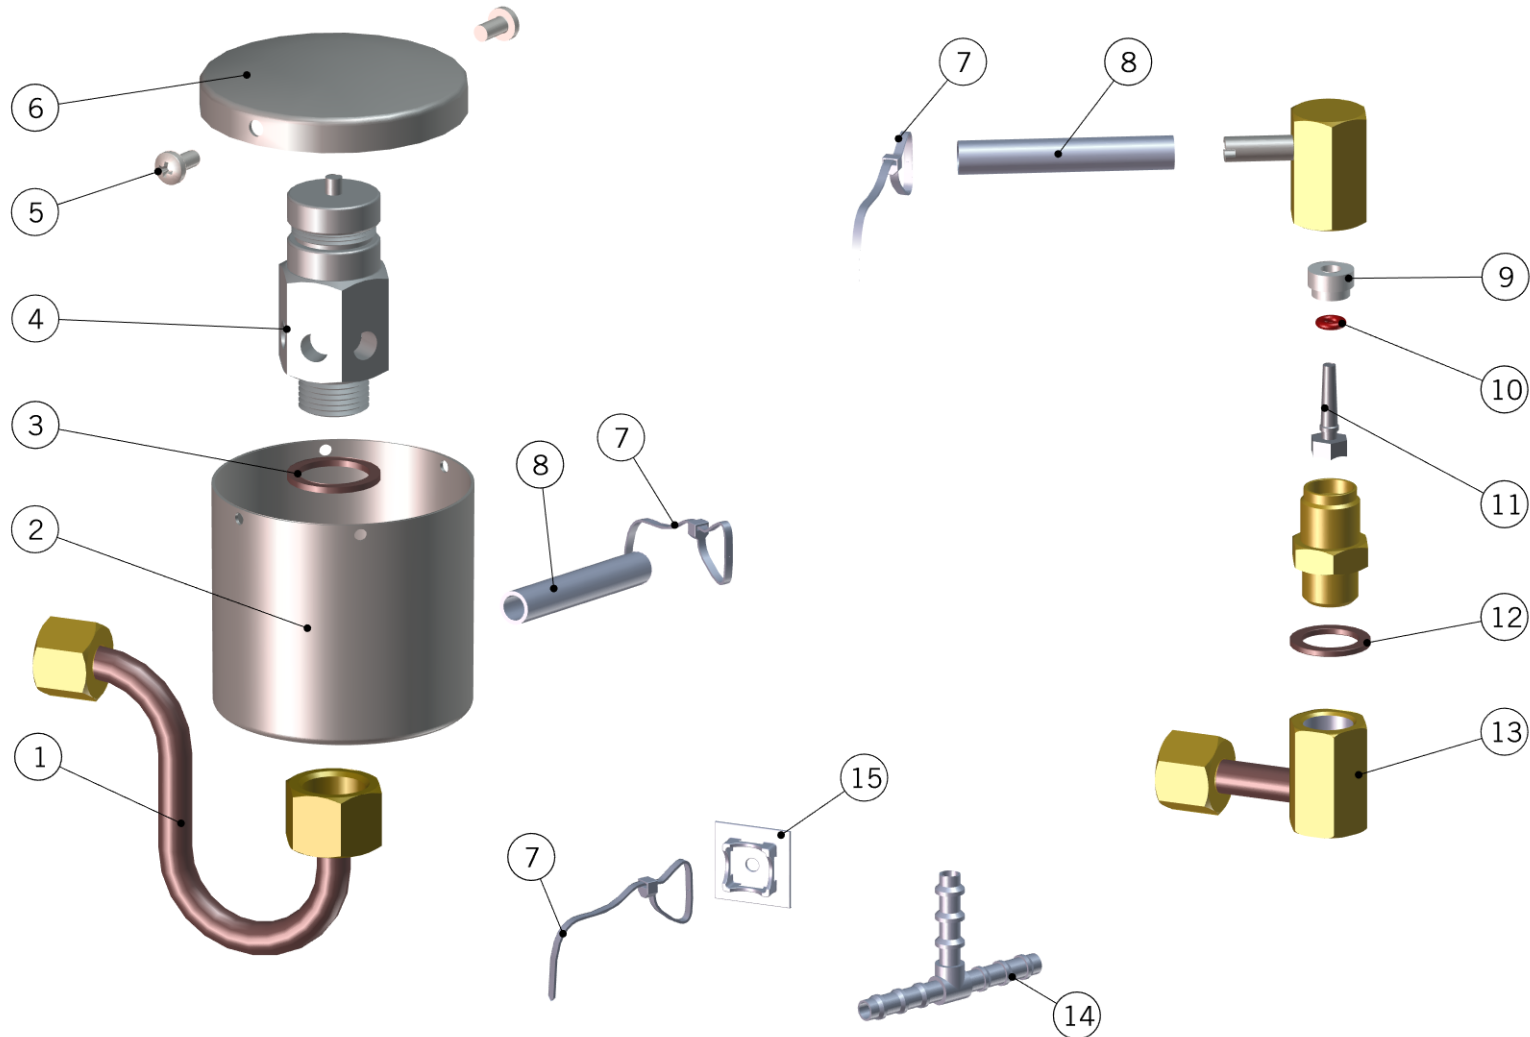

la marzocco
handmade in florence

FITTINGS AND VALVES

la marzocco

handmade in florence

FITTINGS AND VALVES

Raccordi e Valvole

1	T.1.122	TUBE STEAM B. - SAFETY VALVE STRADA	TUBO C.VAPORE - V. SICUREZZA STRADA
2	F.1.018.01	CUP SAFETY VALVE W/DRAIN TUBE	BICCHIERE VALVOLA SICUREZZA C/TUBO
3	L180/1	WASHER 22X17X1,5 COPPER	RONDELLA 17X22X1,5 RAME
4	B.2.024	SAFETY VALVE G3/8 1,8 BAR TEA	VALVOLA DI SICUREZZA G3/8 1,8 BAR TEA
5	I.1.006	SCREW M4X8 PHILLIPS BUTTON HEAD S/S A2	VITE M4X8 TPB A CROCE INOX A2
6	F.1.019	SAFETY VALVE PROTECTION CUP COVER	COPERCHIO BICCHIERE VALV. SICUREZZA
7	L338/L100.01	CABLE TIE 120x2,5MM HIGH TEMPERATURE	FASCETTA FERMAFILO 120x2,5MM ALTE TEMP.
8	T.4.001	ANTISUCTION VALVE SILICONE TUBE	TUBO SILICONE 5X8 V. ANTIRISUCCHIO
9	B.3.001	BUSHING FLANGED 5X9X6,5 PTFE	BOCCOLA FLANGIATA 5X9X6,5 PTFE
10	F.2.019	O-RING 1,78X3,68 SILICONE 70 SH	O-RING 1,78X3,68 SILICONE 70 SH
11	B.2.013.01	ANTI-SUCTION VALVE SHAFT TREATED	ALBERINO V. ANTIRISUCCHIO TRATTATA
12	L100/1A	WASHER 13,5X19X1,5 COPPER	RONDELLA 13,5X19X1,5 RAME
13	A.2.017	FITTING ANTI-DEPRESSION V. STEAM B.	RACC. V. ANTIDEPRESSIONE C.VAPORE
14	A.7.001.01	T FITTING FOR SILICONE TUBE	PORTAGOMMA A T PER TUBO SILICONE
15	5.V010	FASTENER ADHESIVE SUPPORT	INCOLLINO
Item	Part number/Codice	Description	Descrizione