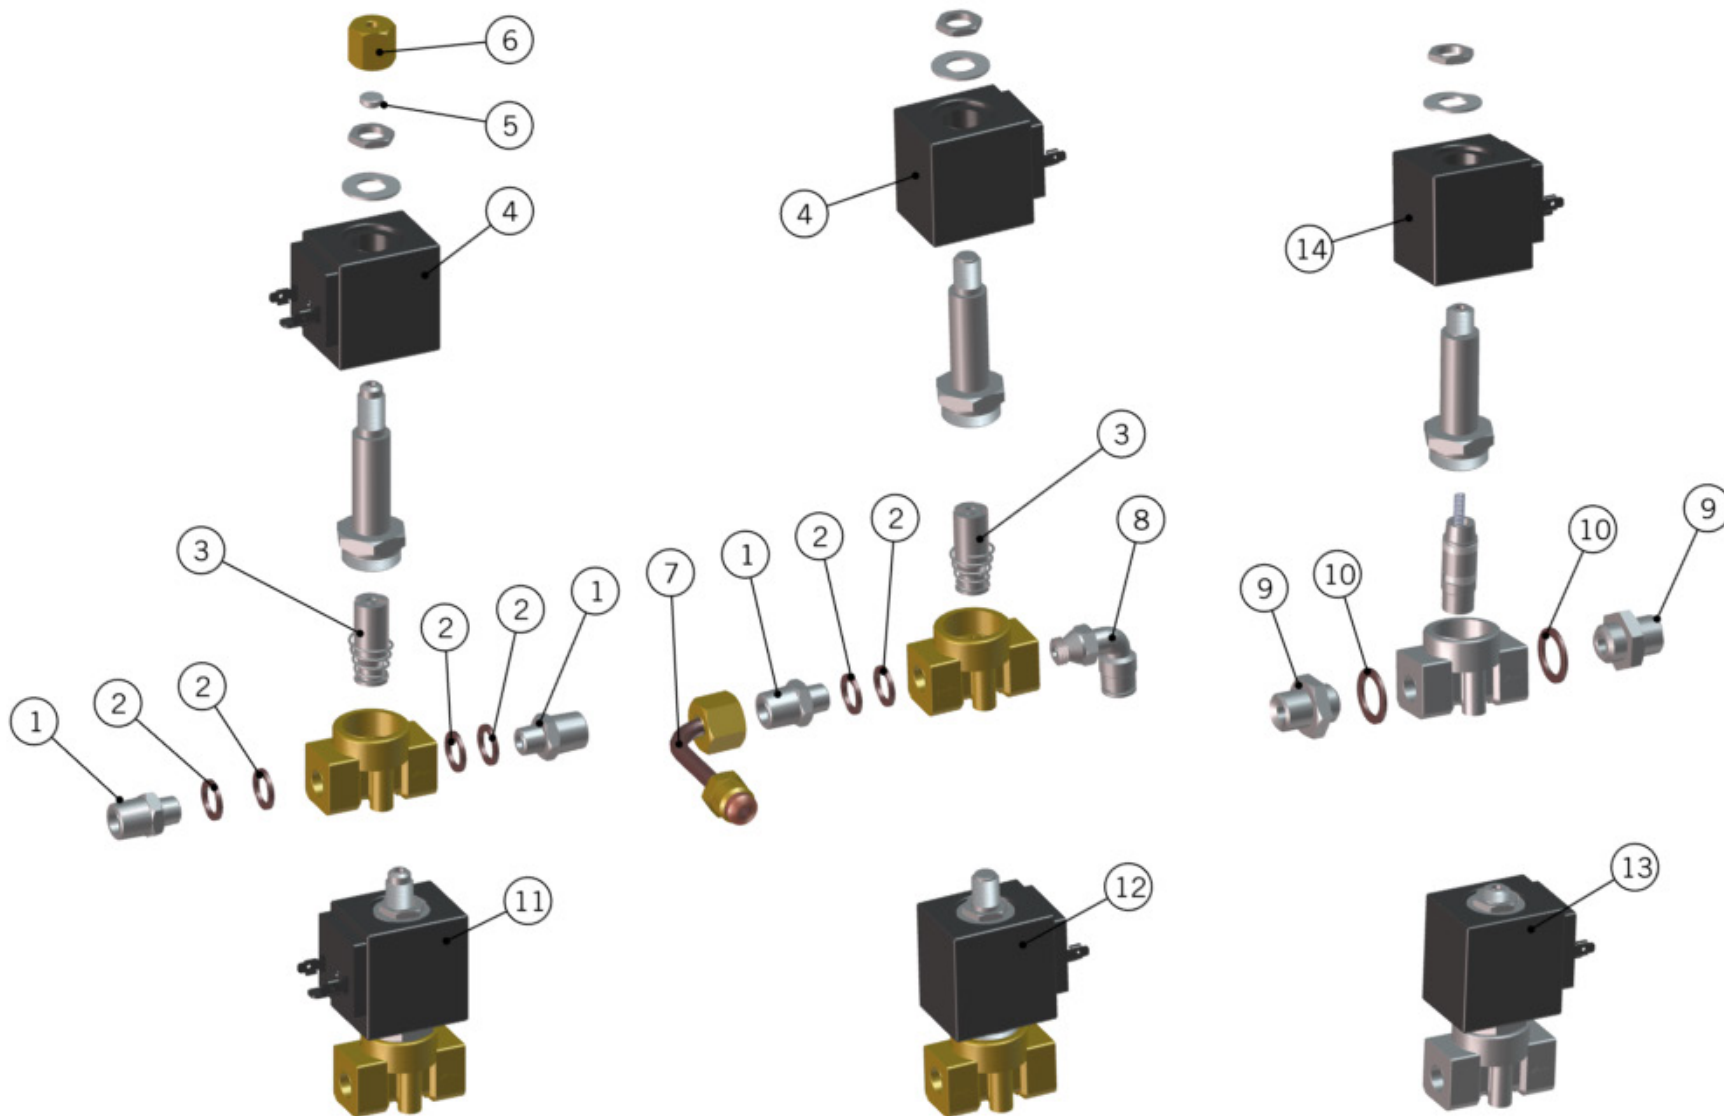

FITTINGS AND VALVES

la marzocco

handmade in florence

FITTINGS AND VALVES

Raccordi e Valvole

1	L053/1.01	NIPPLE R1/8M-R1/4M WR14 BRASS TR.	NIPPLO R1/8M-R1/4M CH14 OTTONE TR.
2	L100/D	WASHER 10X14X1,5 COPPER	RONDELLA 10X14X1,5 RAME
3	L100/H	3-WAY SOLENOID VALVE VITON PLUNGER	NUCLEO MOBILE X EV.3 VIE VITON
4	L100/G.01	SV COIL 220-240V 8W UL CSA VDE	BOBINA EV 220-240V 8W UL CSA VDE
	L100/G200	SOLENOID COIL 200V	BOBINA PER ELETTROVALVOLA 200V
5	L134/4	FERRULE BLIND 8X4 TREATED	GHIANDINA CIECA 8X4 TRATTATO
6	L134	FITTING G1/8F H14 WR14 D4 BRASS	RACCORDO G1/8F H14 CH14 D4 OTTONE
7	T.1.121	TUBE MIXING VALVE-TEA SOLENOID V.STRADA	TUBO V.MISC. - EV ACQUA CALDA STRADA
8	A.2.101.02	FITTING PUSH-IN 90° 1/4"-G1/8M PPSU	RACCORDO RAPIDO 90° 1/4"-G1/8M PPSU
9	A.5.019	NIPPLE G1/4M-G1/4M WR19 H21.5 BRASS TR.	NIPPLO G1/4M-G1/4M CH19 H21.5 OTT. TR.
10	L100/1A	WASHER 13,5X19X1,5 COPPER	RONDELLA 13,5X19X1,5 RAME
11	L100/E.02	SOLENOID VALVE 3 WAY 220/240V	ELETTROVALVOLA 3 VIE 220/240V
	L100/E200.01	SOLENOID VALVE 3 WAY 200V	ELETTROVALVOLA 3 VIE 200V
12	L053.02	SOLENOID VALVE 2 WAY 220/240V	ELETTROVALVOLA 2 VIE 220/240V
	L053/200.01	SOLENOID VALVE 2 WAY 200V	ELETTROVALVOLA 2 VIE 200V
13	B.2.020.01	SOLENOID VALVE PROP. 2 WAY D5,5 S/S 24V	ELETTROVALVOLA PROP. 2 VIE D5,5 INOX 24V
14	B.2.018	SOLENOID VALVE COIL FOR B.2.020	BOBINA DI RICAMBIO EV B.2.020
Item	Part number/Codice	Description	Descrizione