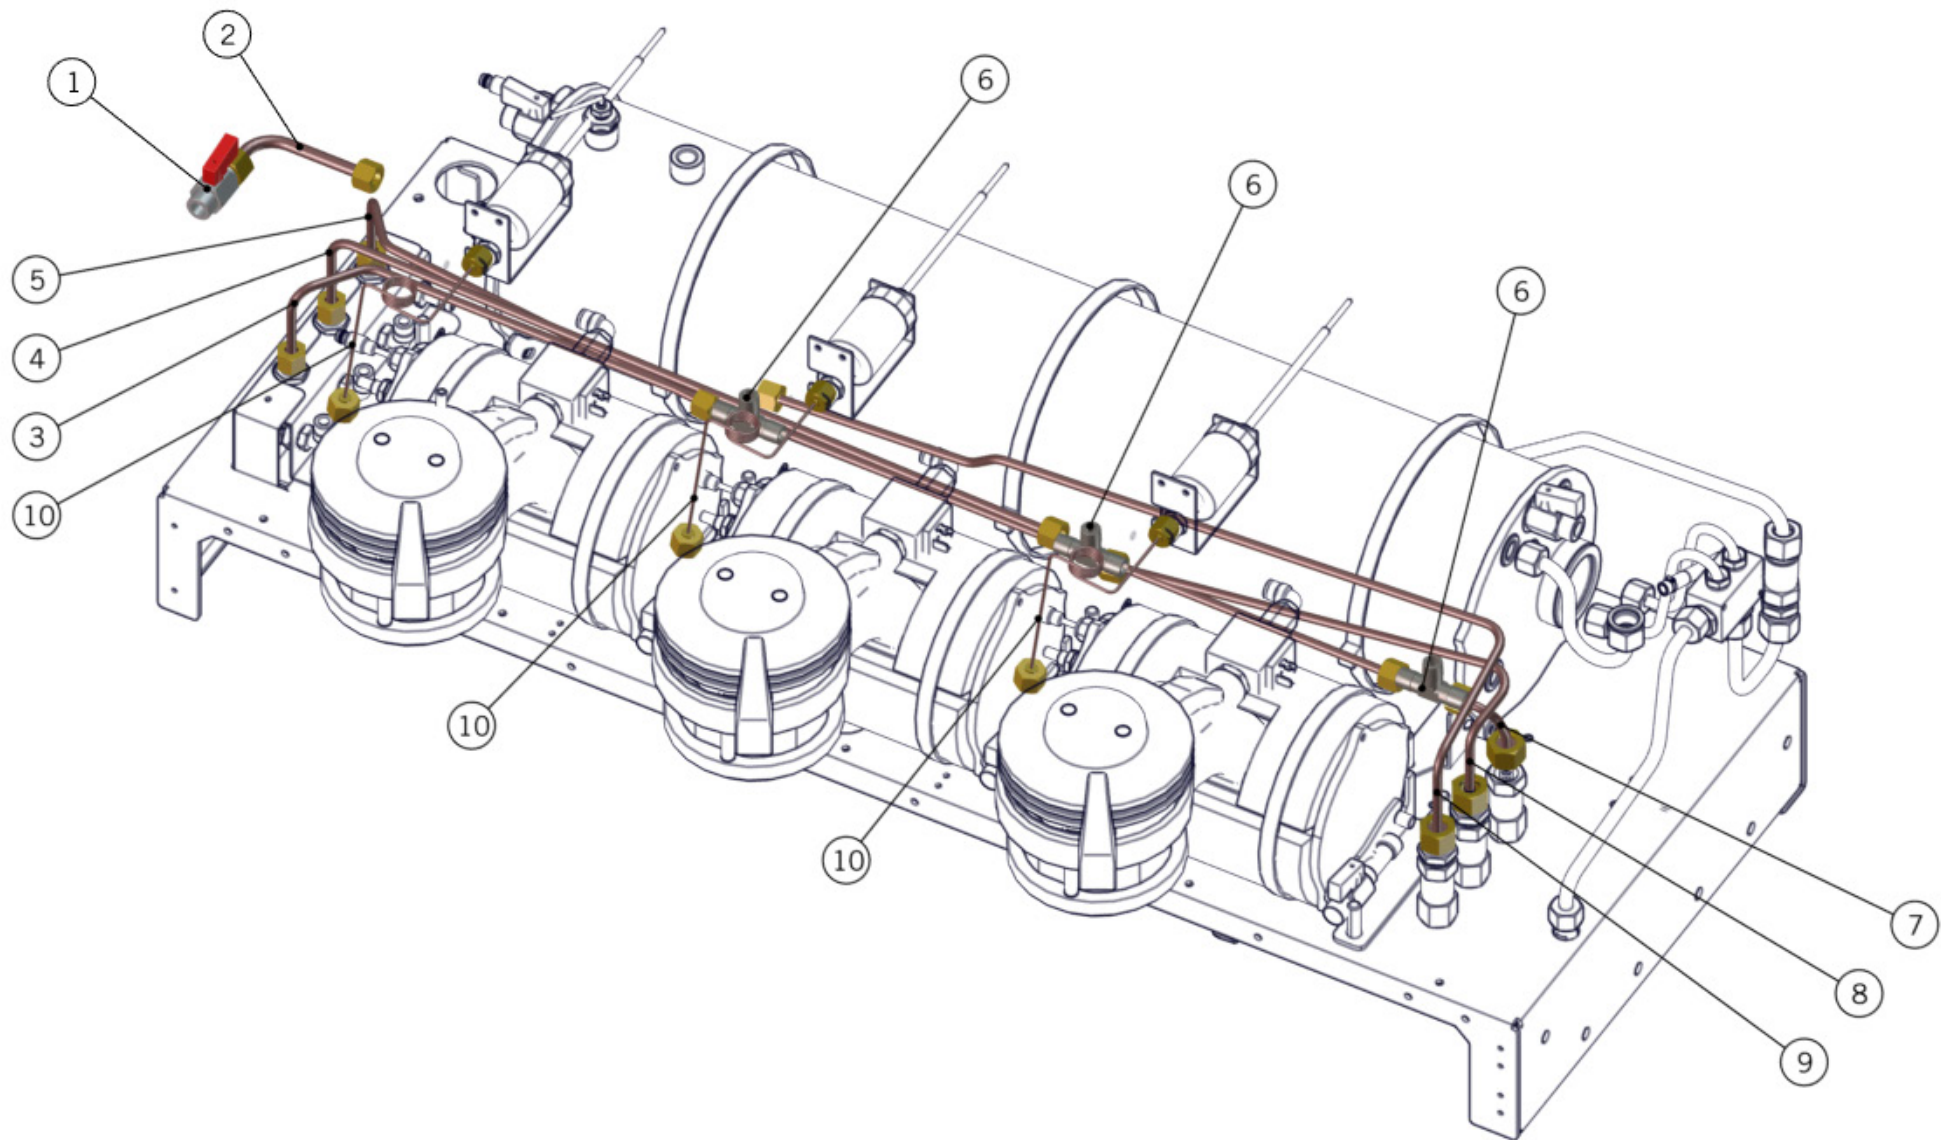

la marzocco

handmade in florence

HYDRAULIC ASSEMBLY

la marzocco

handmade in florence

HYDRAULIC ASSEMBLY

Impianto Idraulico

1	L164/MM.02	BALL VALVE G3/8M-G3/8M BRASS TREATED	RUBINETTO A SFERA G3/8M-G3/8M OTTONE TR.
2	T.1.123	DRAIN TUBE STEAM BOILER STRADA	TUBO SCARICO CALDAIA VAPORE STRADA
3	T.1.139	TUBE COFFEE B.3 - EXP.V.3 STRADA EP	TUBO C.CAFFE'3 - V.ESP.3 STRADA EP
4	T.1.138	TUBE COFFEE B.2 - EXP.V.2 STRADA EP	TUBO C.CAFFE'2 - V.ESP.2 STRADA EP
	T.1.145	TUBE COFFEE B. -EXP. VALVE 2GR STRADA EP	TUBO C.CAFFE'-V.ESPANSIONE 2GR STRADA EP
5	T.1.137	TUBE COFFEE B.1 - EXP.V.1 STRADA EP	TUBO C.CAFFE'1 - V.ESP.1 STRADA EP
6	A.2.002.01	TEE FITTING R1/4M WR13 BRASS TREATED	RACCORDO A T R1/4M CH13 OTTONE TRATT.
7	T.1.136	TUBE CHECK V.3-COFFEE B.3 TEE STRADA EP	TUBO V.RIT.3 - T C.CAFFE'3 STRADA EP
8	T.1.135	TUBE CHECK V.2-COFFEE B.2 TEE STRADA EP	TUBO V.RIT.2 - T C.CAFFE'2 STRADA EP
9	T.1.134	TUBE CHECK V.1-COFFEE B.1 TEE STRADA EP	TUBO V.RIT.1 - T C.CAFFE'1 STRADA EP
10	TL11/234	TUBE PRESSURE GAUGE - COFFEE B. 2-3-4GR	TUBO MANOMETRO - C.CAFFE 2-3-4GR
Item	Part number/Codice	Description	Descrizione