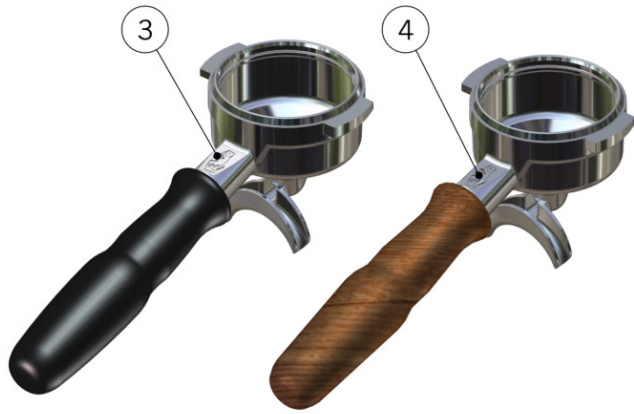

PORTAFILTER ASSEMBLY

FIXED SPOUT PORTAFILTERS