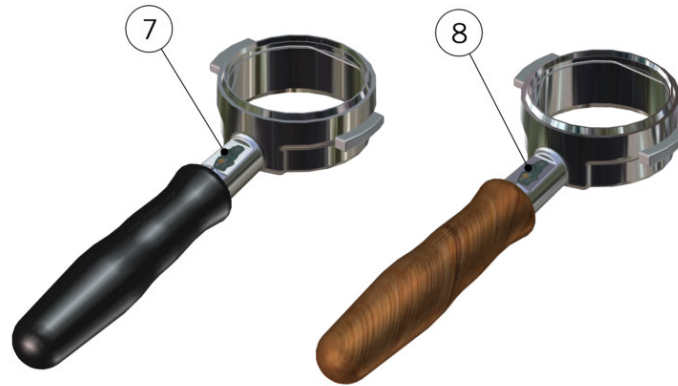

PORTAFILTER ASSEMBLY

FIXED SPOUT PORTAFILTERS