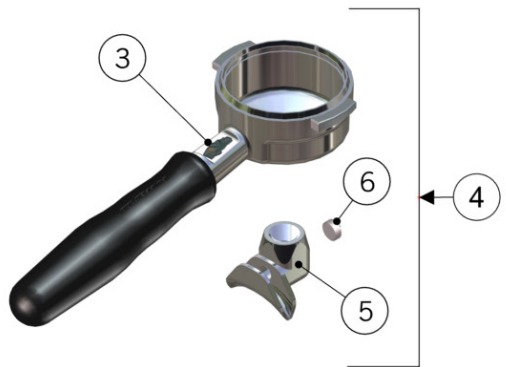

ELECTRICAL SYSTEM AND PUMP

la marzocco

handmade in florence

ELECTRICAL SYSTEM AND PUMP

Impianto Elettrico e Pompa	1	E.2.024.02	POWER SUPPLY 24VDC 6,3A STRADA EP	ALIMENTATORE 24VDC 6,3A STRADA EP
	2	E.1.020	PUMPS BOARD STRADA EP	SCHEDA POMPE STRADA EP
	3	E.1.001.EP	BRAIN STRADA EP	DOSATURA PER STRADA EP
		E.1.001.EPFL	BRAIN STRADA EP W/ FLOW METER	DOSATURA PER STRADA EP CON FLUSSOMETRO
	4	E.4.010.01.R	SSR 25A 240V W/THERMAL COMPOUND	RELE' 25A 240V C/PASTA TERMICA
		E.4.029.R	SSR 50A 240V W/THERMAL COMPOUND	RELE' 50A 240V C/PASTA TERMICA
		E.4.035.R	SSR 25A 480V W/THERMAL COMPOUND	RELE' 25A 480V C/PASTA TERMICA
5	E.2.025.01	FAN 24V 80X80mm PELKO	VENTOLA 24V 80X80mm PELKO	
Item	Part number/Codice		Description	Descrizione

PORTAFILTER ASSEMBLY

BRASS PORTAFILTERS

STAINLESS STEEL PORTAFILTERS

FILTER BASKETS SPECIFICALLY DESIGNED FOR FOR LA MARZOCO SWIFT GRINDER

STANDARD VERSION FILTER BASKETS

la marzocco

handmade in florence

PORTAFILTER ASSEMBLY