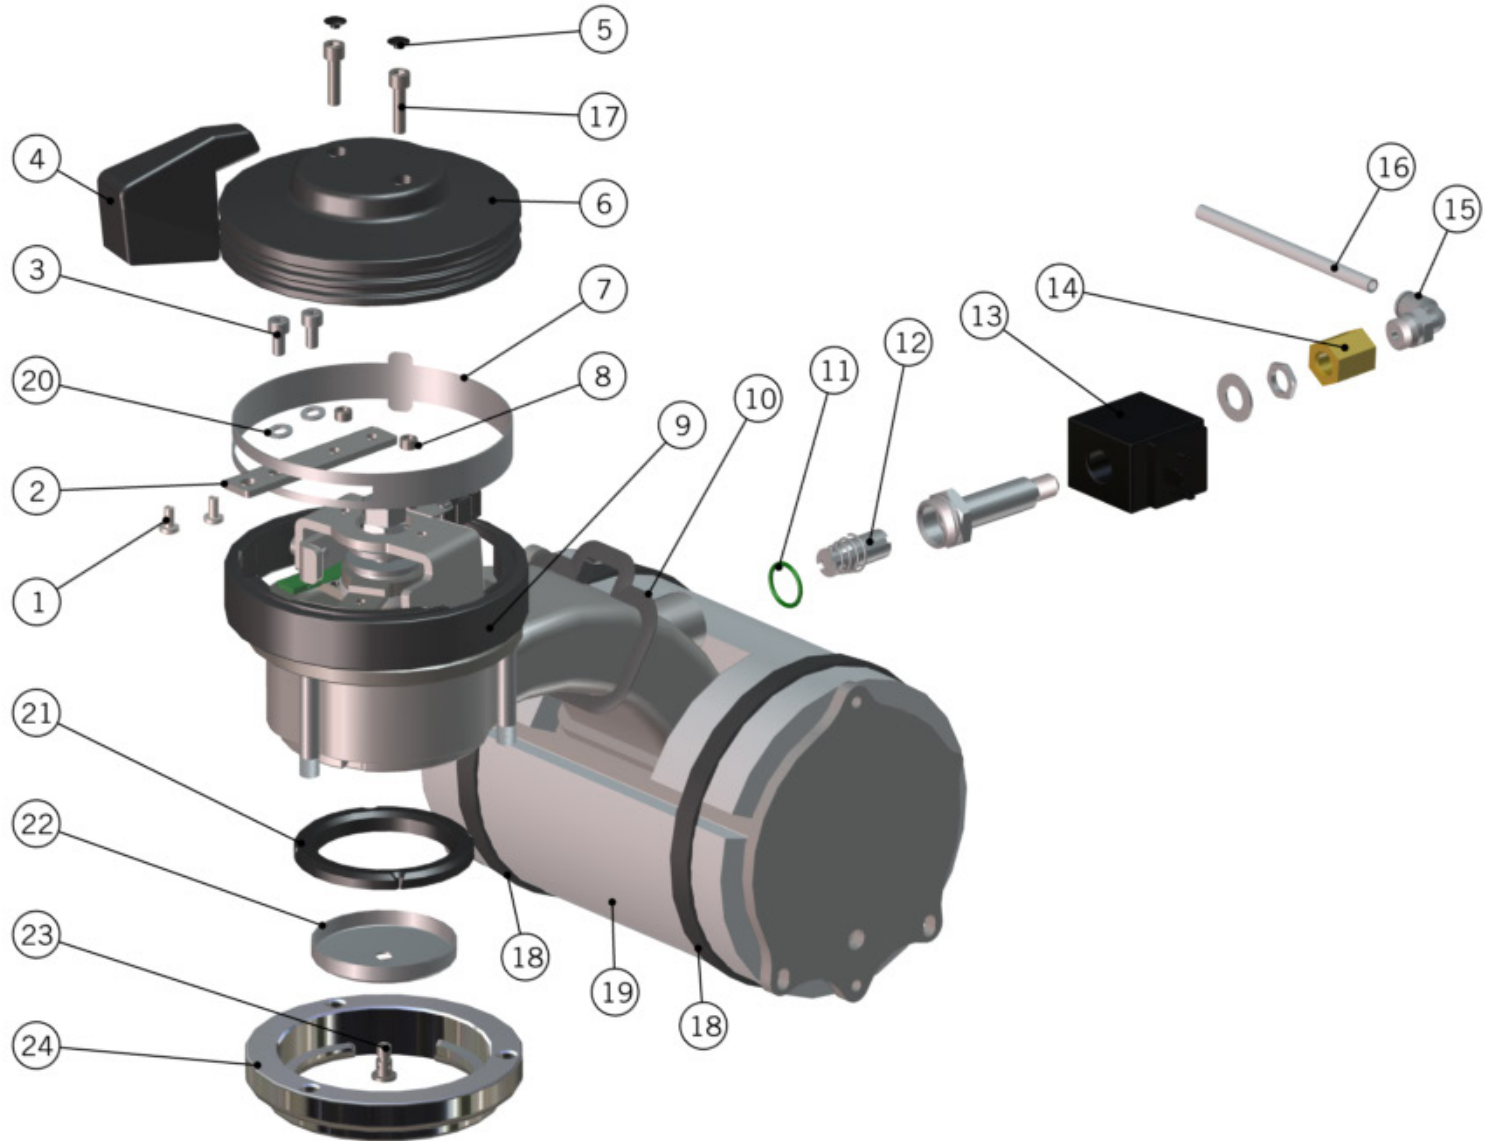

la marzocco

handmade in florence

COFFEE BOILER

la marzocco

handmade in florence

COFFEE BOILER

Caldaia Caffè

1	I.1.006	SCREW M4X8 PHILLIPS BUTTON HEAD S/S A2	VITE M4X8 TPB A CROCE INOX A2
2	C.1.125.01	EXTENSION LEVER GROUP EP	ESTENSIONE LEVA GRUPPO EP
3	I.1.005	SCREW M5X10 SOCKET CAP S/S A2	VITE M5X10 TC A BRUGOLA INOX A2
4	C.2.020	HANDLE PADDLE LINEA	MANIGLIA PADDLE LINEA
5	F.1.022	CAP D9 FOR SOCKET HEAD M5 ES4 LDPE BLACK	TAPPO D9 PER BRUGOLA M5 ES4 LDPE NERO
6	F.1.020	EXPOSED GROUP COVER	COPERTURA GRUPPO ESPOSTO
7	C.1.068.02	RING W/SLOT EXPOSED GROUP	ANELLO C/FERITOIA GRUPPO ESPOSTO
8	I.1.029	SPACER 4X6X4 S/S	DISTANZIALE 4X6X4 INOX
9	F.1.021.S	EXPOSED GROUP COVER RING STRADA	ANELLO COPERTURA GRUPPO ESPOSTO STRADA
10	F.1.025	STRADA GROUP NECK SILICONE GASKET	GUARNIZIONE SILICONE COLLO GRUPPO STRADA
11	H.1.022	O-RING 1,78X15,60 VITON 70 SH	O-RING 1,78X15,60 VITON 70 SH
12	L100/H	3-WAY SOLENOID VALVE VITON PLUNGER	NUCLEO MOBILE X EV.3 VIE VITON
13	L100/G.01	SV COIL 220-240V 8W UL CSA VDE	BOBINA EV 220-240V 8W UL CSA VDE
	L100/G200	SOLENOID COIL 200V	BOBINA PER ELETTROVALVOLA 200V
14	A.1.019	FITTING G1/4F-G1/8F WR17 BRASS	RACCORDO G1/4F-G1/8F CH17 OTTONE
15	A.2.103	FITTING PUSH-IN 90° 6-R1/4M BRASS TR.	RACCORDO RAPIDO 90° 6-R1/4M OTTONE TR.
16	T.3.006	PTFE TUBE 6x4mm	TUBETTO PTFE 6*4mm
17	I.1.028	SCREW M5X20 SOCKET CAP S/S	VITE M5X20 TC A BRUGOLA INOX
18	A.5.016.01	PLASTIC FASTENER 750X7.5	FASCETTA NERA 750x7.5 NYLON
19	F.7.001	INSULATION PANEL STRADA COFFEE BOILER	ISOLANTE C. CAFFE' STRADA
20	I.1.039	WASHER 5,4X10X1 S/S A2	RONDELLA 5,4X10X1 INOX A2
21	H.3.001	GROUP GASKET NBR 72/63x55x8	GUARNIZIONE SOTTOCOPPA NBR 72/63x55x8
	H.3.002	GROUP GASKET NBR 72/63x55x9	GUARNIZIONE SOTTOCOPPA NBR 72/63x55x9
	H.3.007	GROUP GASKET SILICONE 71,6/55x8,2	GUARNIZ. SOTTOCOPPA SILICONE 71,6/55x8,2
22	F.3.040.01	COFFEE SHOWER SCREEN W/LOGO H6.5	DOCCETTA RINFORZATA C/LOGO H6.5
23	A.5.110	DIFFUSER SCREW M6 Ø10 S/S	VITE DIFFUSORE M6 Ø10 INOX
24	L109.01	BAYONET RING	ANELLO CROMATO
25	C.1.125	EXTENSION LEVER GROUP EP	ESTENSIONE LEVA GRUPPO EP
26	C.1.068.01	RING W/SLOT EXPOSED GROUP	ANELLO C/FERITOIA GRUPPO ESPOSTO
Item	Part number/Codice	Description	Descrizione