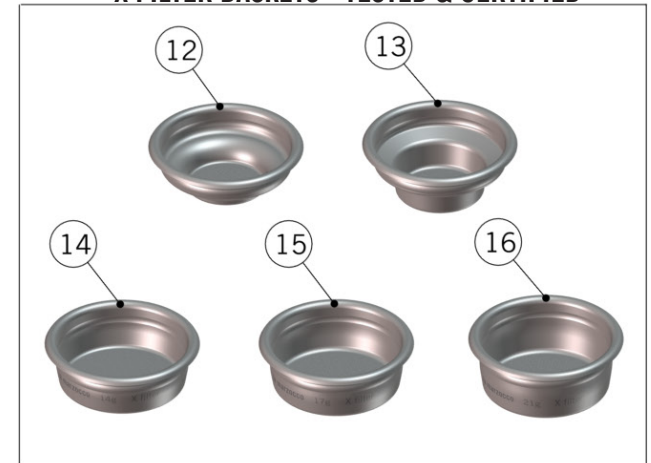

PORTAFILTER ASSEMBLY

FIXED SPOUT PORTAFILTERS

RIDGELESS FILTER BASKETS

STRADA X FILTER BASKETS - TESTED & CERTIFIED

la marzocco

handmade in florence

PORTAFILTER ASSEMBLY

Portafiltri