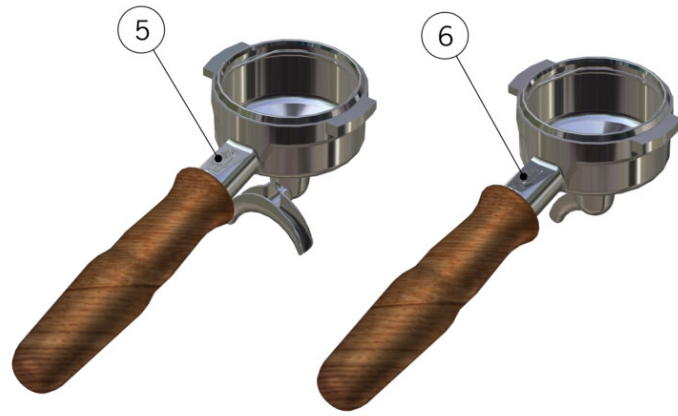

PORTAFILTER ASSEMBLY

FIXED SPOUT PORTAFILTERS