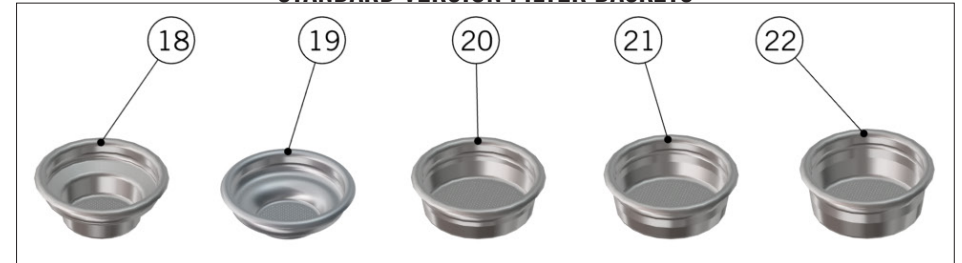

PORTAFILTER ASSEMBLY

BRASS PORTAFILTERS

STAINLESS STEEL PORTAFILTERS

FILTER BASKETS SPECIFICALLY DESIGNED FOR FOR LA MARZOCO SWIFT GRINDER

STANDARD VERSION FILTER BASKETS

la marzocco

handmade in florence

PORTAFILTER ASSEMBLY