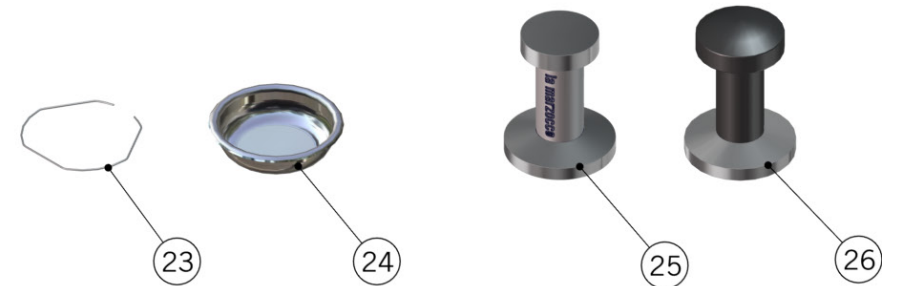

PORTAFILTER ASSEMBLY

BRASS PORTAFILTERS

STAINLESS STEEL PORTAFILTERS

FILTER BASKETS SPECIFICALLY DESIGNED FOR FOR LA MARZOCO SWIFT GRINDER

STANDARD VERSION FILTER BASKETS

la marzocco

handmade in florence

PORTAFILTER ASSEMBLY