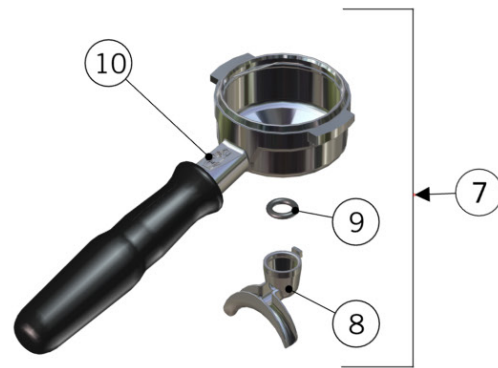

PORTAFILTER ASSEMBLY

BRASS PORTAFILTERS

STAINLESS STEEL PORTAFILTERS